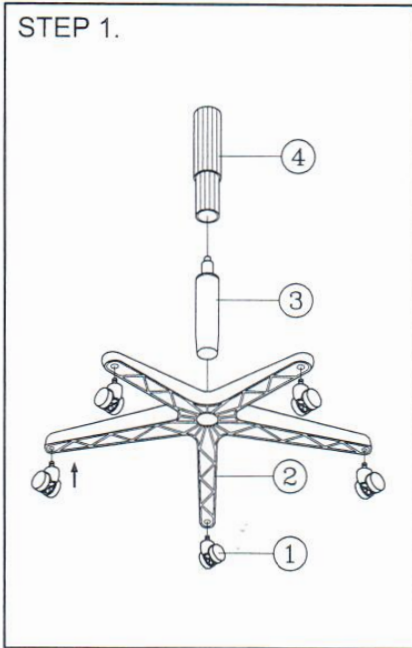

## PART LIST

KEY QTY DESCRIPTION	KEY QTY DESCRIPTION	KEY QTY DESCRIPTION
1 5 Caster	6 1 Mechanism	11 1 Backrest Screw
2 1 Base	7 6 Mechanism Screw	12 1 Backrest
3 1 Seat Post	8 1 Backrest Post	13 1 Allen Wrench
4 1 Seat Post Cover	9 2 Backrest Bolt + Washer	
5 1 Seat	10 1 Backrest Post Bellow	