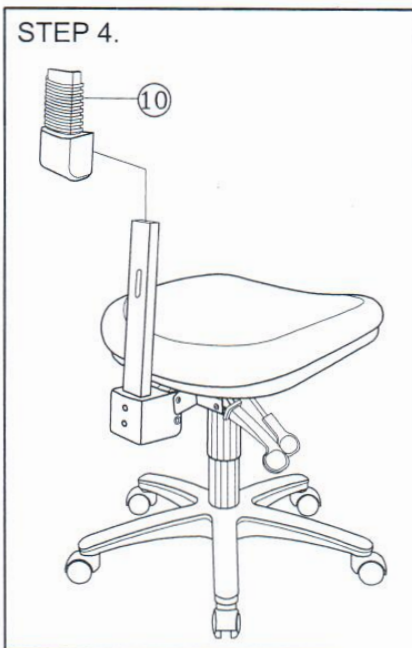

## PART LIST

KEY QTY DESCRIPTION	KEY QTY DESCRIPTION	KEY QTY DESCRIPTION
1 5 Caster	6 1 Mechanism	11 1 Backrest Screw
2 1 Base	7 6 Mechanism Screw	12 1 Backrest
3 1 Seat Post	8 1 Backrest Post	13 1 Allen Wrench
4 1 Seat Post Cover	9 2 Backrest Bolt + Washer	
5 1 Seat	10 1 Backrest Post Bellow	