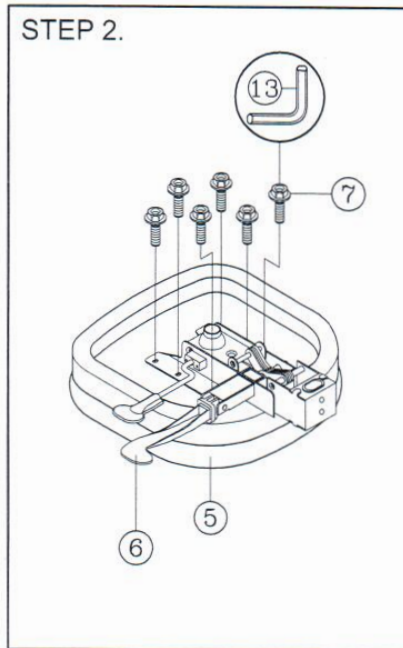

## PART LIST

KEY QTY DESCRIPTION	KEY QTY DESCRIPTION	KEY QTY DESCRIPTION
1 5 Caster	6 1 Mechanism	11 1 Backrest Screw
2 1 Base	7 6 Mechanism Screw	12 1 Backrest
3 1 Seat Post	8 1 Backrest Post	13 1 Allen Wrench
4 1 Seat Post Cover	9 2 Backrest Bolt + Washer	
5 1 Seat	10 1 Backrest Post Bellow	

### ATTENTION

1. THIS ASSEMBLY INSTRUCTION IS ONLY FOR ASSEMBLING THE CHAIR. THE CHAIR DRAWING MAY BE DIFFERENT FROM CHAIR APPEARANCE.
2. SOME SCREWS MAY PREASSEMBLED, ASSEMBLERS CAN IGNORE THE STEP.
3. REMOVE ALL ITEMS FROM THE CARTON. VERIFY ALL PIECES BEFORE ASSEMBLY.