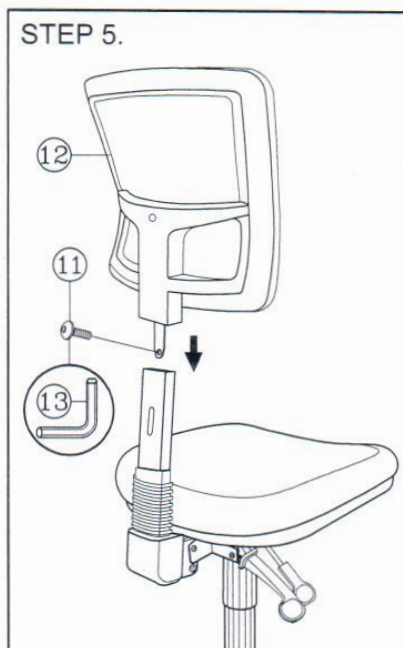

## PART LIST

KEY QTY DESCRIPTION	KEY QTY DESCRIPTION	KEY QTY DESCRIPTION
1 5 Caster	6 1 Mechanism	11 1 Backrest Screw
2 1 Base	7 6 Mechanism Screw	12 1 Backrest
3 1 Seat Post	8 1 Backrest Post	13 1 Allen Wrench
4 1 Seat Post Cover	9 2 Backrest Bolt + Washer	
5 1 Seat	10 1 Backrest Post Bellow	

### ATTENTION

1. THIS ASSEMBLY INSTRUCTION IS ONLY FOR ASSEMBLING THE CHAIR. THE CHAIR DRAWING MAY BE DIFFERENT FROM CHAIR APPEARANCE.
2. SOME SCREWS MAY PREASSEMBLED, ASSEMBLERS CAN IGNORE THE STEP.
3. REMOVE ALL ITEMS FROM THE CARTON. VERIFY ALL PIECES BEFORE ASSEMBLY.