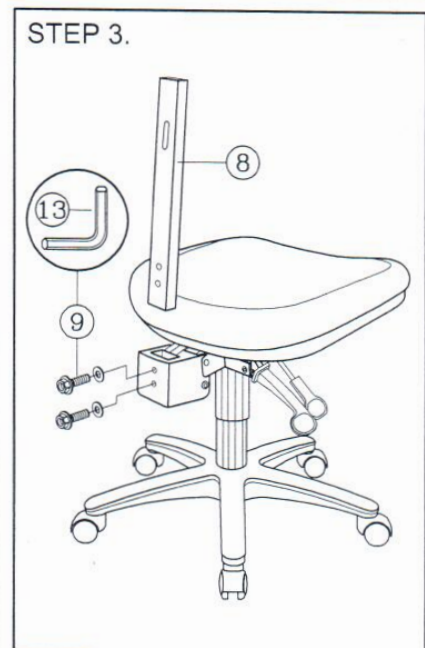

## PART LIST

KEY QTY DESCRIPTION	KEY QTY DESCRIPTION	KEY QTY DESCRIPTION
1 5 Caster	6 1 Mechanism	11 1 Backrest Screw
2 1 Base	7 6 Mechanism Screw	12 1 Backrest
3 1 Seat Post	8 1 Backrest Post	13 1 Allen Wrench
4 1 Seat Post Cover	9 2 Backrest Bolt + Washer	
5 1 Seat	10 1 Backrest Post Bellow	

### ATTENTION

1. THIS ASSEMBLY INSTRUCTION IS ONLY FOR ASSEMBLING THE CHAIR. THE CHAIR DRAWING MAY BE DIFFERENT FROM CHAIR APPEARANCE.
2. SOME SCREWS MAY PREASSEMBLED, ASSEMBLERS CAN IGNORE THE STEP.
3. REMOVE ALL ITEMS FROM THE CARTON. VERIFY ALL PIECES BEFORE ASSEMBLY.