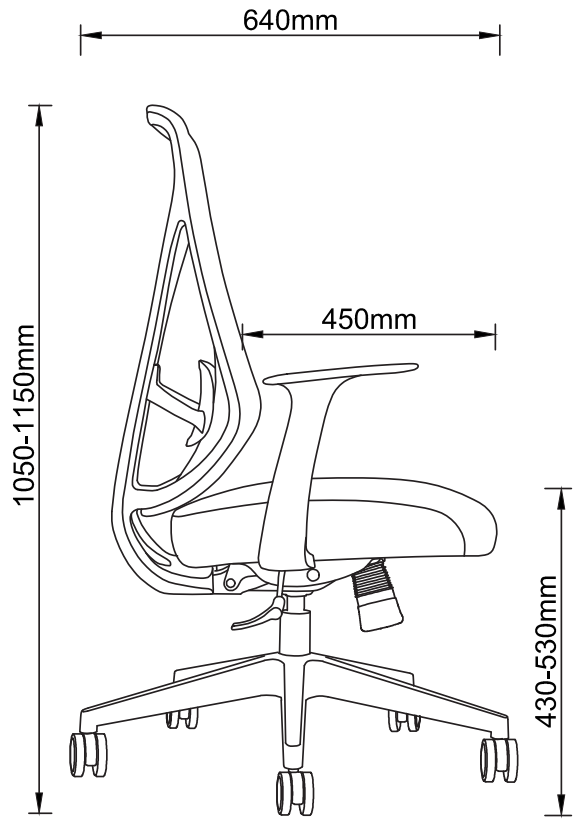

DALLAS

Ready To Go Furniture assumes no responsibility or liability for any errors or omissions in the content of this site and document. The information contained in this site is provided on an "as is" basis with no guarantees of completeness, accuracy, usefulness or timeliness.