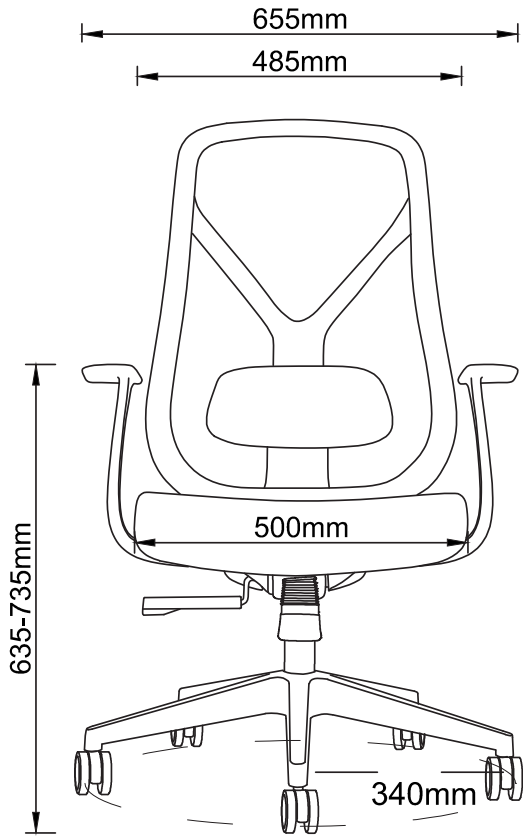

DALLAS

Ready To Go Furniture assumes no responsibility or liability for any errors or omissions in the content of this site and document. The information contained in this site is provided on an "as is" basis with no guarantees of completeness, accuracy, usefulness or timeliness.