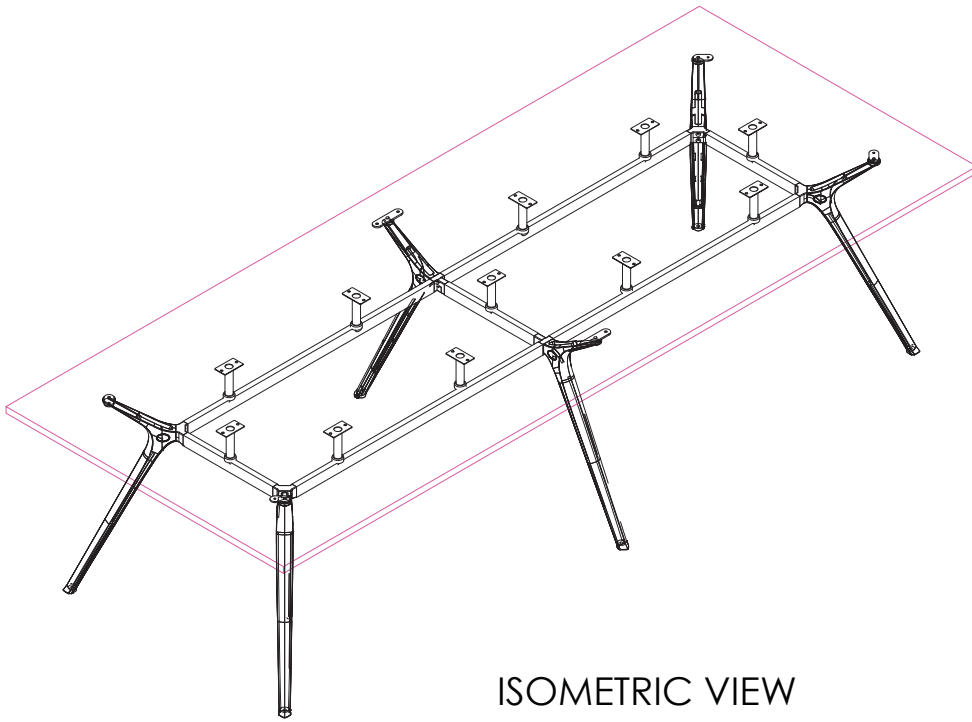

TOP VIEW

FRONT VIEW

SIDE VIEW

READY2GO FURNITURE

PRODUCT CODE:
KEN-RT

ASSEMBLED SIZE:

REMARKS:
2 CARTONS

© 2019
READY TO GO FURNITURE PTY LTD

ISOMETRIC VIEW

TOP VIEW

FRONT VIEW

SIDE VIEW

READY2GO FURNITURE

PRODUCT CODE:
KEN-RT

ASSEMBLED SIZE:

REMARKS:
2 CARTONS

© 2019
READY TO GO FURNITURE PTY LTD

TITLE: TECH SHEET	PRODUCT CODE: KEN-RT	DESCRIPTION: -
----------------------	-------------------------	-------------------

ISOMETRIC VIEW

SIDE VIEW

TOP VIEW

FRONT VIEW

READY2GO FURNITURE

PRODUCT CODE:
KEN-RT
ASSEMBLED SIZE:

REMARKS:
2 CARTONS
© 2019
READY TO GO FURNITURE PTY LTD

TITLE: TECH SHEET	PRODUCT CODE:	DESCRIPTION: -
----------------------	---------------	-------------------

ISOMETRIC VIEW