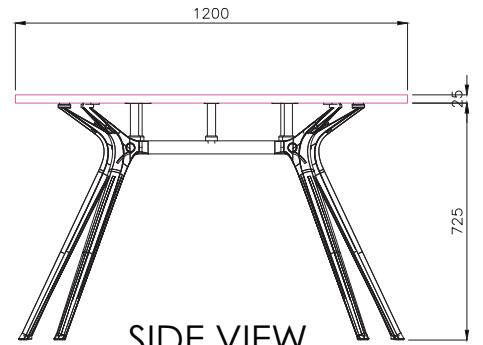

ISOMETRIC VIEW

TOP VIEW

FRONT VIEW

SIDE VIEW

READY2GO FURNITURE

PRODUCT CODE:
KEN-RT

ASSEMBLED SIZE:

REMARKS:
2 CARTONS

© 2019
READY TO GO FURNITURE PTY LTD

TITLE: TECH SHEET	PRODUCT CODE: KEN-RT	DESCRIPTION: -
----------------------	-------------------------	-------------------

ISOMETRIC VIEW

SIDE VIEW

TOP VIEW

FRONT VIEW

READY2GO FURNITURE

PRODUCT CODE:
KEN-RT
ASSEMBLED SIZE:

REMARKS:
2 CARTONS
© 2019
READY TO GO FURNITURE PTY LTD

TITLE: TECH SHEET	PRODUCT CODE:	DESCRIPTION: -
----------------------	---------------	-------------------

ISOMETRIC VIEW