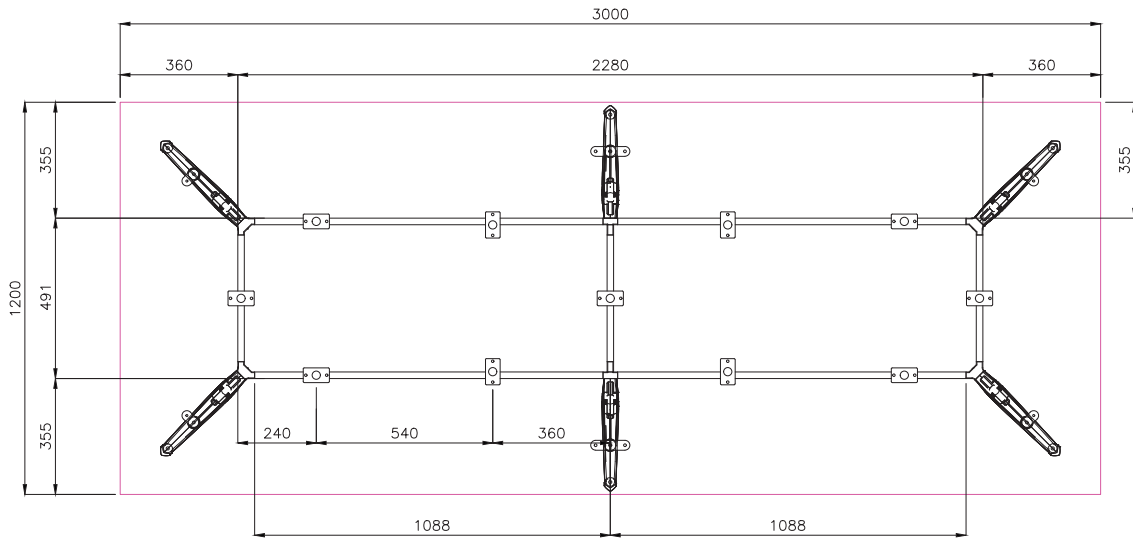

ISOMETRIC VIEW

TOP VIEW

FRONT VIEW

SIDE VIEW

READY2GO FURNITURE

PRODUCT CODE:
KEN-RT

ASSEMBLED SIZE:

REMARKS:
2 CARTONS

© 2019
READY TO GO FURNITURE PTY LTD

TITLE: TECH SHEET	PRODUCT CODE: KEN-RT	DESCRIPTION: -
----------------------	-------------------------	-------------------

ISOMETRIC VIEW

SIDE VIEW

TOP VIEW

FRONT VIEW

READY2GO FURNITURE

PRODUCT CODE:
KEN-RT
ASSEMBLED SIZE:

REMARKS:
2 CARTONS
© 2019
READY TO GO FURNITURE PTY LTD

TITLE: TECH SHEET	PRODUCT CODE:	DESCRIPTION: -
----------------------	---------------	-------------------

ISOMETRIC VIEW

SIDE VIEW

TOP VIEW

FRONT VIEW

READY2GO FURNITURE	PRODUCT CODE: KEN-RT	REMARKS: 2 CARTONS
	ASSEMBLED SIZE:	2019 READY TO GO FURNITURE PTY LTD