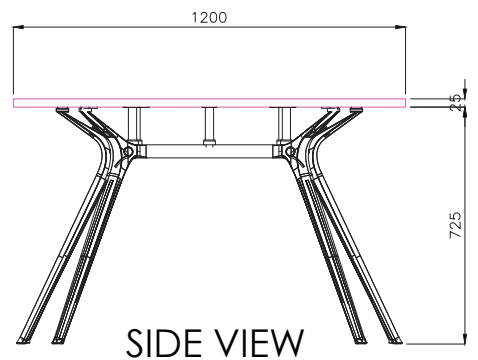

ISOMETRIC VIEW

TOP VIEW

FRONT VIEW

SIDE VIEW

READY2GO FURNITURE

PRODUCT CODE:
KEN-RT

ASSEMBLED SIZE:

REMARKS:
2 CARTONS

© 2019
READY TO GO FURNITURE PTY LTD

TITLE: TECH SHEET	PRODUCT CODE: KEN-RT	DESCRIPTION: -
----------------------	-------------------------	-------------------

ISOMETRIC VIEW

SIDE VIEW

TOP VIEW

FRONT VIEW

READY2GO FURNITURE

PRODUCT CODE:
KEN-RT
ASSEMBLED SIZE:

REMARKS:
2 CARTONS
© 2019
READY TO GO FURNITURE PTY LTD

TITLE: TECH SHEET	PRODUCT CODE:	DESCRIPTION: -
----------------------	---------------	-------------------

ISOMETRIC VIEW