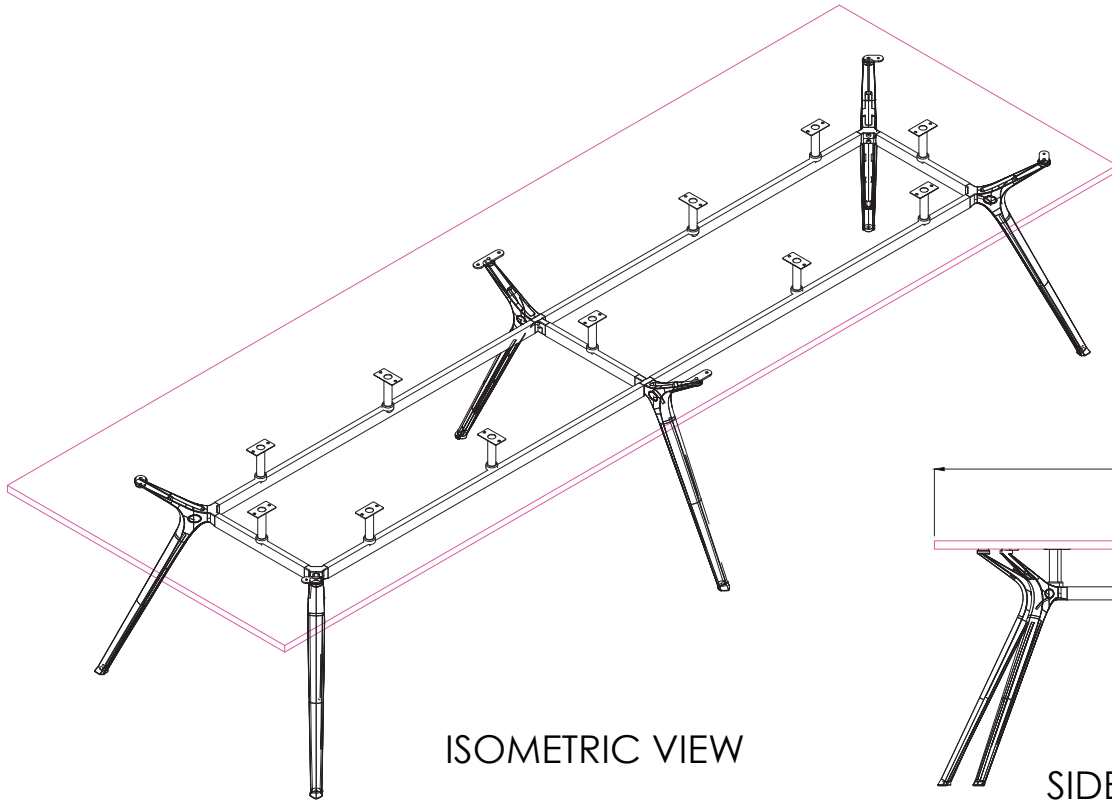

ISOMETRIC VIEW

TOP VIEW

FRONT VIEW

SIDE VIEW

READY2GO FURNITURE

PRODUCT CODE:
KEN-RT

ASSEMBLED SIZE:

REMARKS:
2 CARTONS

© 2019
READY TO GO FURNITURE PTY LTD

TITLE: TECH SHEET	PRODUCT CODE: KEN-RT	DESCRIPTION: -
----------------------	-------------------------	-------------------

ISOMETRIC VIEW

SIDE VIEW

TOP VIEW

FRONT VIEW

READY2GO FURNITURE

PRODUCT CODE:
KEN-RT
ASSEMBLED SIZE:

REMARKS:
2 CARTONS
© 2019
READY TO GO FURNITURE PTY LTD

TITLE: TECH SHEET	PRODUCT CODE:	DESCRIPTION: -
----------------------	---------------	-------------------

ISOMETRIC VIEW