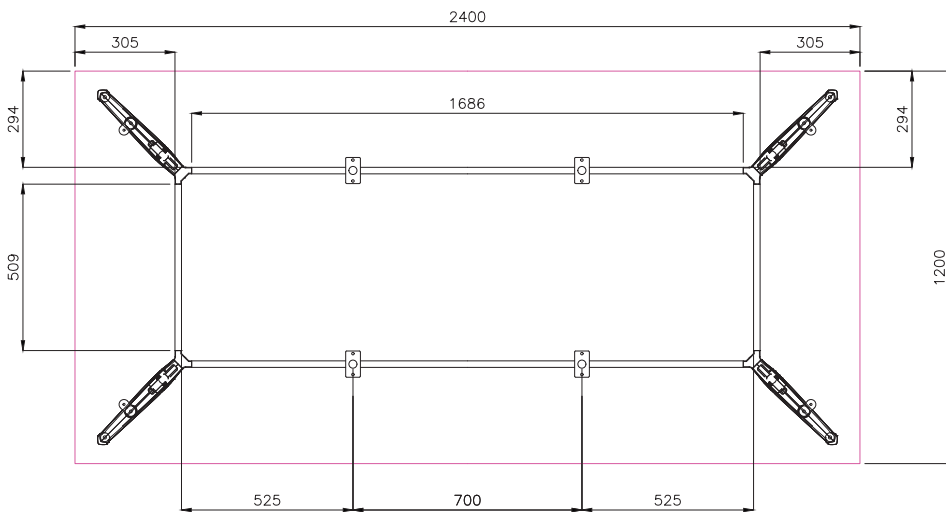

TOP VIEW

FRONT VIEW

SIDE VIEW

READY2GO FURNITURE

PRODUCT CODE:
KEN-RT

ASSEMBLED SIZE:

REMARKS:
2 CARTONS

© 2019
READY TO GO FURNITURE PTY LTD

ISOMETRIC VIEW

TOP VIEW

FRONT VIEW

SIDE VIEW

READY2GO FURNITURE

PRODUCT CODE:
KEN-RT

ASSEMBLED SIZE:

REMARKS:
2 CARTONS

© 2019
READY TO GO FURNITURE PTY LTD

TITLE: TECH SHEET	PRODUCT CODE: KEN-RT	DESCRIPTION: -
----------------------	-------------------------	-------------------

ISOMETRIC VIEW

SIDE VIEW

TOP VIEW

FRONT VIEW

READY2GO FURNITURE

PRODUCT CODE:
KEN-RT
ASSEMBLED SIZE:

REMARKS:
2 CARTONS
© 2019
READY TO GO FURNITURE PTY LTD

TITLE: TECH SHEET	PRODUCT CODE:	DESCRIPTION: -
----------------------	---------------	-------------------

ISOMETRIC VIEW