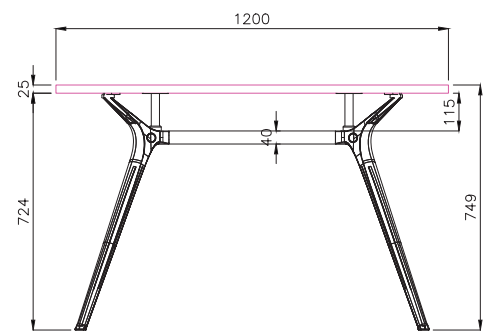

TOP VIEW

FRONT VIEW

SIDE VIEW

READY2GO FURNITURE

PRODUCT CODE:
KEN-RT

ASSEMBLED SIZE:

REMARKS:
2 CARTONS

© 2019
READY TO GO FURNITURE PTY LTD

ISOMETRIC VIEW

TOP VIEW

FRONT VIEW

SIDE VIEW

READY2GO FURNITURE

PRODUCT CODE:
KEN-RT

ASSEMBLED SIZE:

REMARKS:
2 CARTONS

© 2019
READY TO GO FURNITURE PTY LTD

TITLE: TECH SHEET	PRODUCT CODE: KEN-RT	DESCRIPTION: -
----------------------	-------------------------	-------------------

ISOMETRIC VIEW

SIDE VIEW

TOP VIEW

FRONT VIEW

READY2GO FURNITURE

PRODUCT CODE:
KEN-RT
ASSEMBLED SIZE:

REMARKS:
2 CARTONS
© 2019
READY TO GO FURNITURE PTY LTD

TITLE: TECH SHEET	PRODUCT CODE:	DESCRIPTION: -
----------------------	---------------	-------------------

ISOMETRIC VIEW