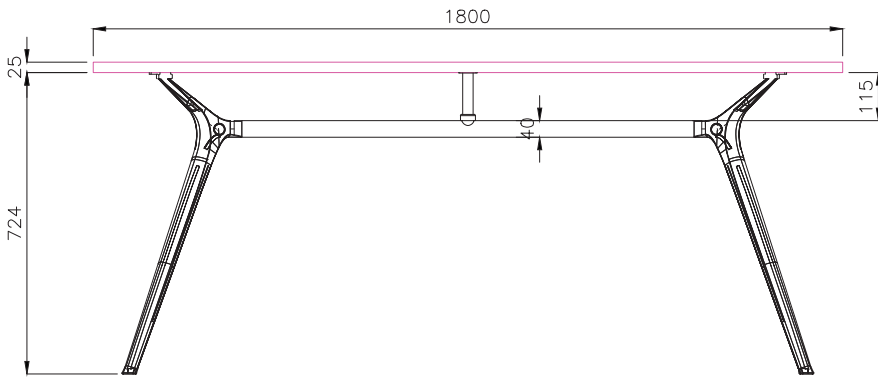

TOP VIEW

FRONT VIEW

SIDE VIEW

READY2GO FURNITURE

PRODUCT CODE:
KEN-RT

ASSEMBLED SIZE:

REMARKS:
2 CARTONS

© 2019
READY TO GO FURNITURE PTY LTD

ISOMETRIC VIEW

TOP VIEW

FRONT VIEW

SIDE VIEW

READY2GO FURNITURE

PRODUCT CODE:
KEN-RT

ASSEMBLED SIZE:

REMARKS:
2 CARTONS

© 2019
READY TO GO FURNITURE PTY LTD

TITLE: TECH SHEET	PRODUCT CODE: KEN-RT	DESCRIPTION: -
----------------------	-------------------------	-------------------

ISOMETRIC VIEW

SIDE VIEW

TOP VIEW

FRONT VIEW

READY2GO FURNITURE

PRODUCT CODE:
KEN-RT
ASSEMBLED SIZE:

REMARKS:
2 CARTONS
© 2019
READY TO GO FURNITURE PTY LTD

TITLE: TECH SHEET	PRODUCT CODE:	DESCRIPTION: -
----------------------	---------------	-------------------

ISOMETRIC VIEW