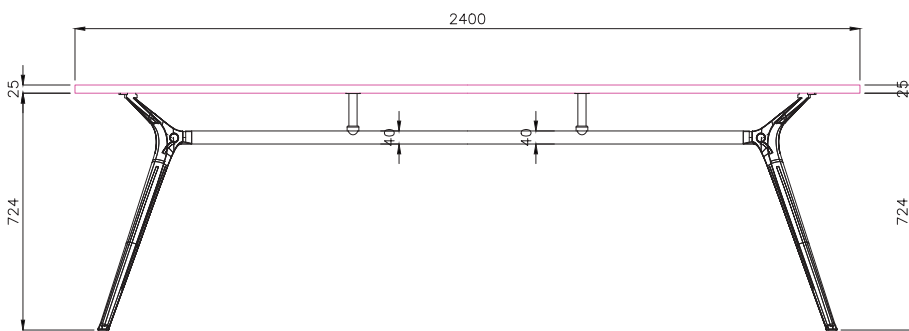

TOP VIEW

FRONT VIEW

SIDE VIEW

READY2GO FURNITURE

PRODUCT CODE:
KEN-RT

ASSEMBLED SIZE:

REMARKS:
2 CARTONS

© 2019
READY TO GO FURNITURE PTY LTD

ISOMETRIC VIEW

TOP VIEW

FRONT VIEW

SIDE VIEW

READY2GO FURNITURE

PRODUCT CODE:
KEN-RT

ASSEMBLED SIZE:

REMARKS:
2 CARTONS

© 2019
READY TO GO FURNITURE PTY LTD

TITLE: TECH SHEET	PRODUCT CODE: KEN-RT	DESCRIPTION: -
----------------------	-------------------------	-------------------

ISOMETRIC VIEW

SIDE VIEW

TOP VIEW

FRONT VIEW

READY2GO FURNITURE

PRODUCT CODE:
KEN-RT
ASSEMBLED SIZE:

REMARKS:
2 CARTONS
© 2019
READY TO GO FURNITURE PTY LTD

TITLE: TECH SHEET	PRODUCT CODE:	DESCRIPTION: -
----------------------	---------------	-------------------

ISOMETRIC VIEW