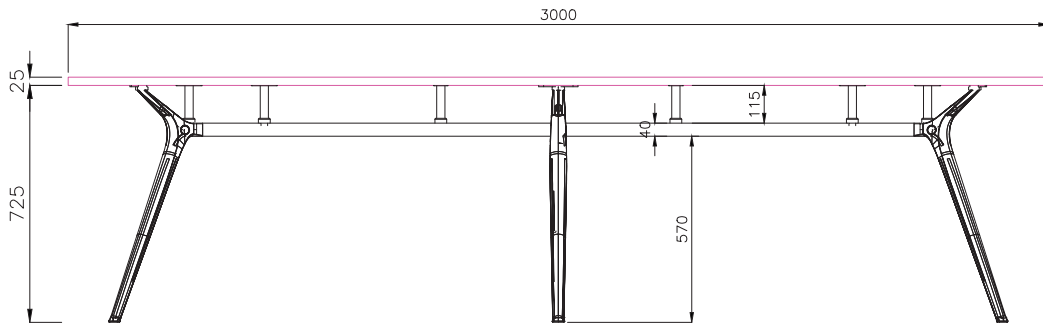

ISOMETRIC VIEW

TOP VIEW

FRONT VIEW

SIDE VIEW

READY2GO FURNITURE

PRODUCT CODE:
KEN-RT

ASSEMBLED SIZE:

REMARKS:
2 CARTONS

© 2019
READY TO GO FURNITURE PTY LTD

TITLE: TECH SHEET	PRODUCT CODE: KEN-RT	DESCRIPTION: -
----------------------	-------------------------	-------------------

ISOMETRIC VIEW

SIDE VIEW

TOP VIEW

FRONT VIEW

READY2GO FURNITURE

PRODUCT CODE:
KEN-RT
ASSEMBLED SIZE:

REMARKS:
2 CARTONS
© 2019
READY TO GO FURNITURE PTY LTD

TITLE: TECH SHEET	PRODUCT CODE:	DESCRIPTION: -
----------------------	---------------	-------------------

ISOMETRIC VIEW