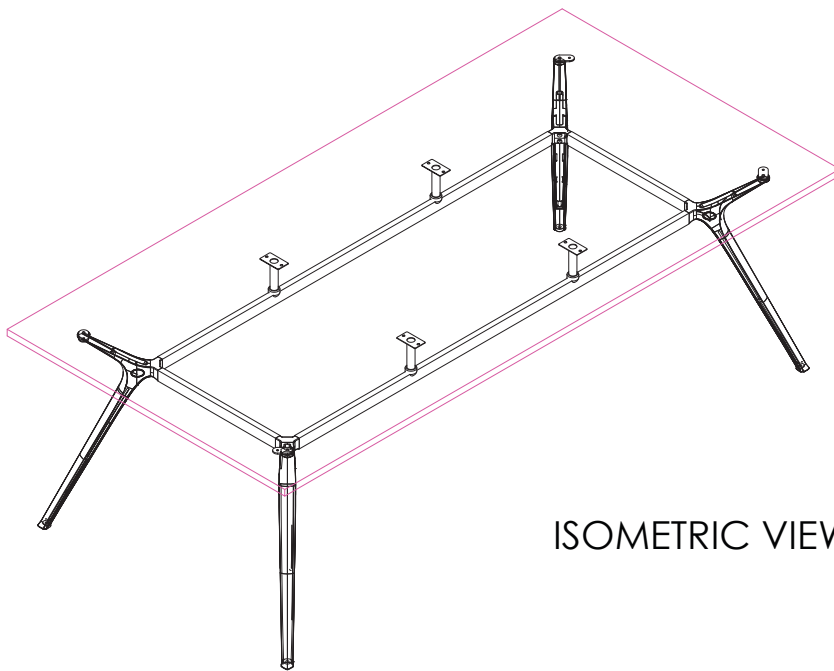

TOP VIEW

FRONT VIEW

SIDE VIEW

READY2GO FURNITURE

PRODUCT CODE:
KEN-RT

ASSEMBLED SIZE:

REMARKS:
2 CARTONS

© 2019
READY TO GO FURNITURE PTY LTD

ISOMETRIC VIEW

TOP VIEW

FRONT VIEW

SIDE VIEW

READY2GO FURNITURE

PRODUCT CODE:
KEN-RT

ASSEMBLED SIZE:

REMARKS:
2 CARTONS

© 2019
READY TO GO FURNITURE PTY LTD

TITLE: TECH SHEET	PRODUCT CODE: KEN-RT	DESCRIPTION: -
----------------------	-------------------------	-------------------

ISOMETRIC VIEW

SIDE VIEW

TOP VIEW

FRONT VIEW

READY2GO FURNITURE

PRODUCT CODE:
KEN-RT
ASSEMBLED SIZE:

REMARKS:
2 CARTONS
© 2019
READY TO GO FURNITURE PTY LTD

TITLE: TECH SHEET	PRODUCT CODE:	DESCRIPTION: -
----------------------	---------------	-------------------

ISOMETRIC VIEW