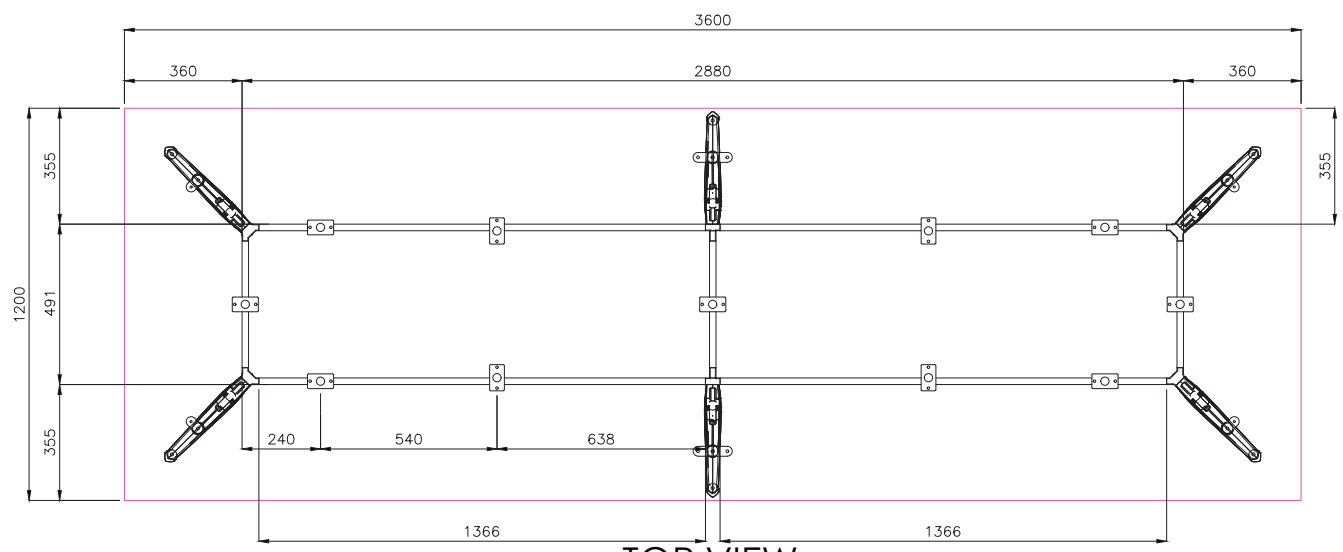

ISOMETRIC VIEW

TOP VIEW

FRONT VIEW

SIDE VIEW

READY2GO FURNITURE

PRODUCT CODE:
KEN-RT

ASSEMBLED SIZE:

REMARKS:
2 CARTONS

© 2019
READY TO GO FURNITURE PTY LTD

TITLE: TECH SHEET	PRODUCT CODE: KEN-RT	DESCRIPTION: -
----------------------	-------------------------	-------------------

ISOMETRIC VIEW

SIDE VIEW

TOP VIEW

FRONT VIEW

READY2GO FURNITURE

PRODUCT CODE:
KEN-RT
ASSEMBLED SIZE:

REMARKS:
2 CARTONS
© 2019
READY TO GO FURNITURE PTY LTD

TITLE: TECH SHEET	PRODUCT CODE:	DESCRIPTION: -
----------------------	---------------	-------------------

ISOMETRIC VIEW

SIDE VIEW

TOP VIEW

FRONT VIEW

READY2GO FURNITURE	PRODUCT CODE: KEN-RT	REMARKS: 2 CARTONS
	ASSEMBLED SIZE:	2019 READY TO GO FURNITURE PTY LTD