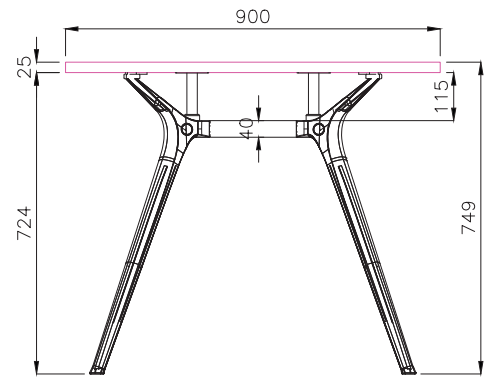

TOP VIEW

FRONT VIEW

SIDE VIEW

READY2GO FURNITURE

PRODUCT CODE:
KEN-RT

ASSEMBLED SIZE:

REMARKS:
2 CARTONS

© 2019
READY TO GO FURNITURE PTY LTD

ISOMETRIC VIEW

TOP VIEW

FRONT VIEW

SIDE VIEW

READY2GO FURNITURE

PRODUCT CODE:
KEN-RT

ASSEMBLED SIZE:

REMARKS:
2 CARTONS

© 2019
READY TO GO FURNITURE PTY LTD

TITLE: TECH SHEET	PRODUCT CODE: KEN-RT	DESCRIPTION: -
----------------------	-------------------------	-------------------

ISOMETRIC VIEW

SIDE VIEW

TOP VIEW

FRONT VIEW

READY2GO FURNITURE

PRODUCT CODE:
KEN-RT
ASSEMBLED SIZE:

REMARKS:
2 CARTONS
© 2019
READY TO GO FURNITURE PTY LTD

TITLE: TECH SHEET	PRODUCT CODE:	DESCRIPTION: -
----------------------	---------------	-------------------

ISOMETRIC VIEW