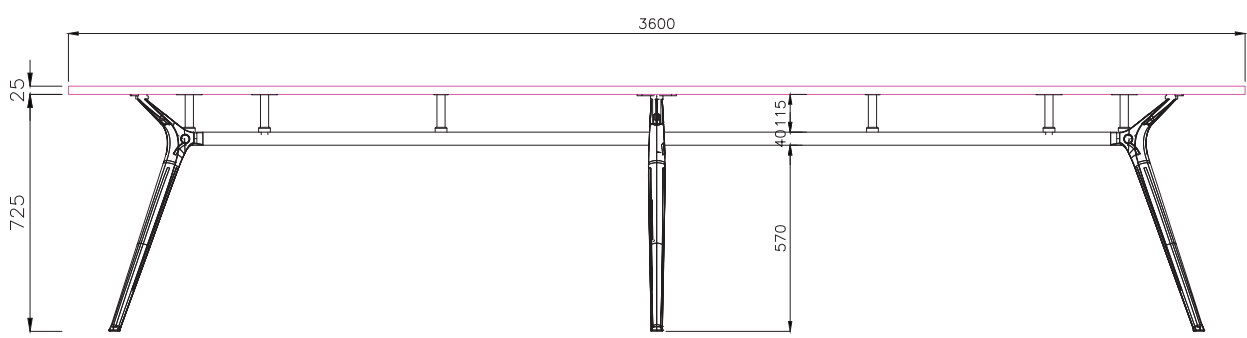

© 2019
READY TO GO FURNITURE PTY LTD

TITLE: TECH SHEET	PRODUCT CODE: KEN-RT	DESCRIPTION: -
----------------------	-------------------------	-------------------

ISOMETRIC VIEW

SIDE VIEW

TOP VIEW

FRONT VIEW

READY2GO FURNITURE

PRODUCT CODE:
KEN-RT
ASSEMBLED SIZE:

REMARKS:
2 CARTONS
© 2019
READY TO GO FURNITURE PTY LTD

TITLE: TECH SHEET	PRODUCT CODE:	DESCRIPTION: -
----------------------	---------------	-------------------

ISOMETRIC VIEW

SIDE VIEW

TOP VIEW

FRONT VIEW

READY2GO FURNITURE	PRODUCT CODE: KEN-RT	REMARKS: 2 CARTONS
	ASSEMBLED SIZE:	2019 READY TO GO FURNITURE PTY LTD