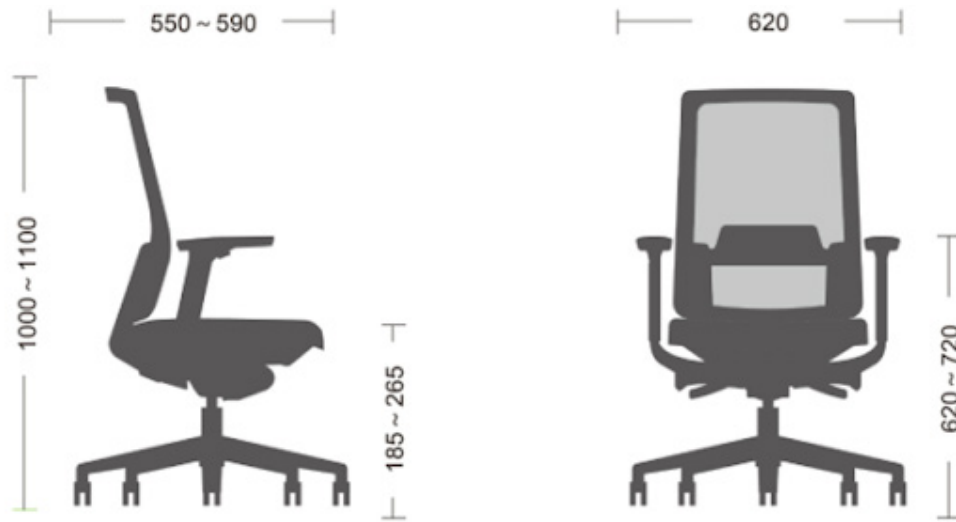

LUNA

FEATURES

- Mid back office swivel chair
- Mesh back
- Moulded foam seat with fabric
- 3 Position locking mechanism
- Sliding seating
- 3D armrest
- Black Mesh and Fabric

COLOUR

-  Black
-  White

LUNA

R2G assumes no responsibility or liability for any errors or omissions in the content of our products. The information contained, is provided on an "as is" basis with no guarantees of completeness, accuracy, usefulness or timeliness.
