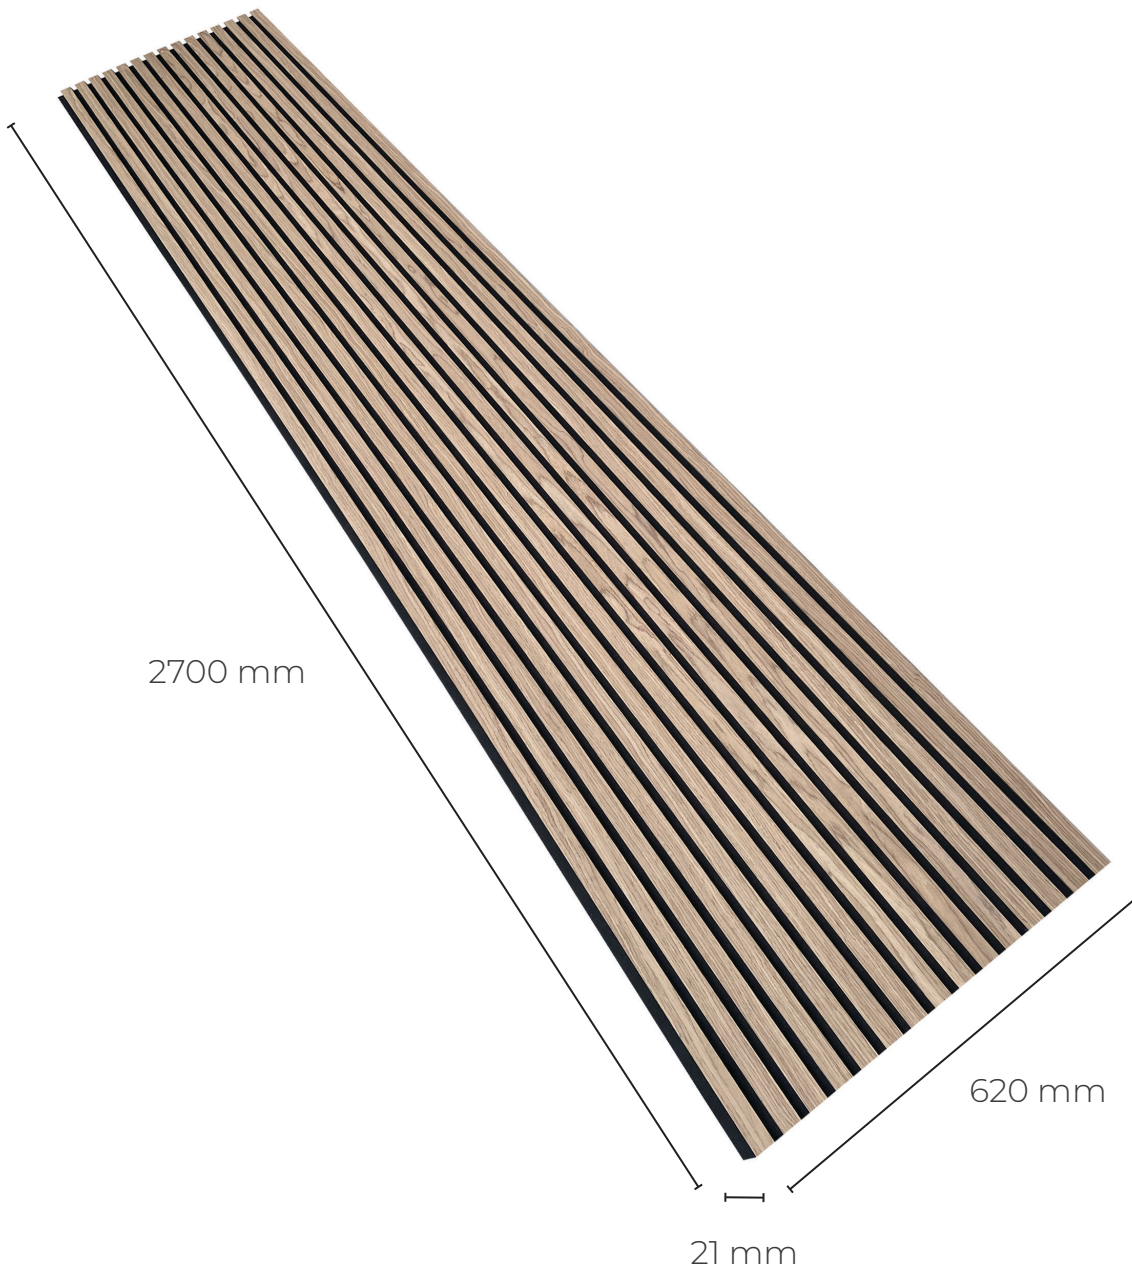

SLATTED ACOUSTIC PANEL

AC-SLSH2706

FEATURES

- Each Panel 2700 x 620 x 21mm thick
- Easy installation. Cut to size length or width and glue to walls as required
- Suitable for Walls and Ceilings
- B1 Fire proof rating (Hardly Flammable)
- Black Polyester acoustic Back with modern oak Slatted MDF melamine panels to the front
- Acoustic Absorbing properties as well as creating a decorative feature
- Suitable for All interior applications from Workplace to Retail spaces to Shopping centre

COLOUR

Yellow Oak

Walnut Wood

Slatted Acoustic Panel

Dimensions:

2700 x 620 x 21mm

Ready To Go Furniture assumes no responsibility or liability for any errors or omissions in the content of this site and document. The information contained in this site is provided on an "as is" basis with no guarantees of completeness, accuracy, usefulness or timeliness.