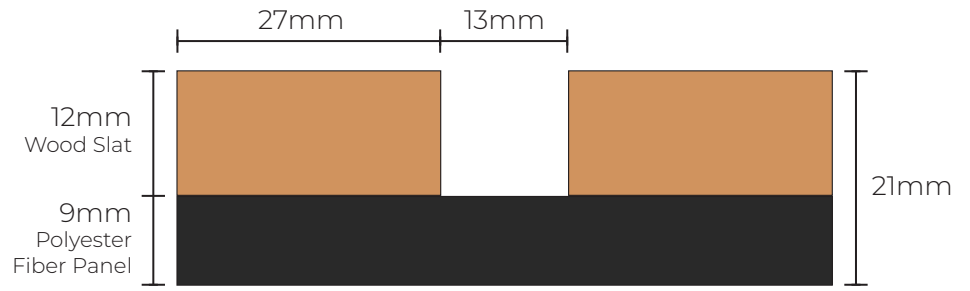

SLATTED ACOUSTIC PANEL

AC-SLSH2706

FEATURES

- Each Panel 2700 x 620 x 21mm thick
- Easy installation. Cut to size length or width and glue to walls as required
- Suitable for Walls and Ceilings
- B1 Fire proof rating (Hardly Flammable)
- Black Polyester acoustic Back with modern oak Slatted MDF melamine panels to the front
- Acoustic Absorbing properties as well as creating a decorative feature
- Suitable for All interior applications from Workplace to Retail spaces to Shopping centre

COLOUR

Yellow Oak

Walnut Wood

Slatted Acoustic Panel

Dimensions:

2700 x 620 x 21mm

Ready To Go Furniture assumes no responsibility or liability for any errors or omissions in the content of this site and document. The information contained in this site is provided on an "as is" basis with no guarantees of completeness, accuracy, usefulness or timeliness.