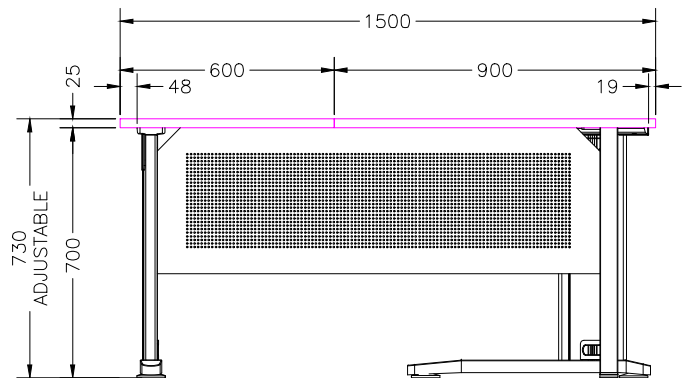

ISOMETRIC

TOP VIEW

SIDE VIEW

FRONT VIEW

PLAN

ISOMETRIC

rev0	-
------	---

PLAN

ISOMETRIC

rev1	CHANGED SIZE
------	--------------

READY2GO FURNITURE

PRODUCT CODE:
R20-ECT181875
ASSEMBLY SIZE:
1800 / 700 x 1800 / 750 x 25

REMARKS:
rev1 06/08/2020

© 2020 READY TO GO FURNITURE PTY LTD