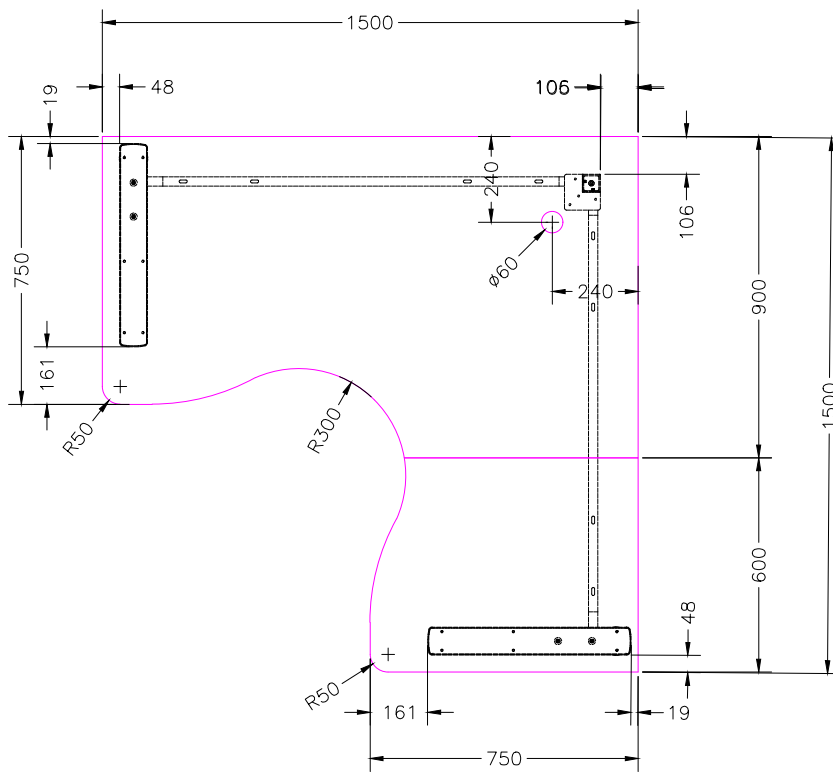

ISOMETRIC

TOP VIEW

SIDE VIEW

FRONT VIEW

PLAN

ISOMETRIC

rev0	-
------	---

PLAN

ISOMETRIC

rev1	CHANGED SIZE
------	--------------

READY2GO FURNITURE

PRODUCT CODE:
R20-ECT181875
ASSEMBLY SIZE:
1800 / 700 x 1800 / 750 x 25

REMARKS:
rev1 06/08/2020

© 2020 READY TO GO FURNITURE PTY LTD