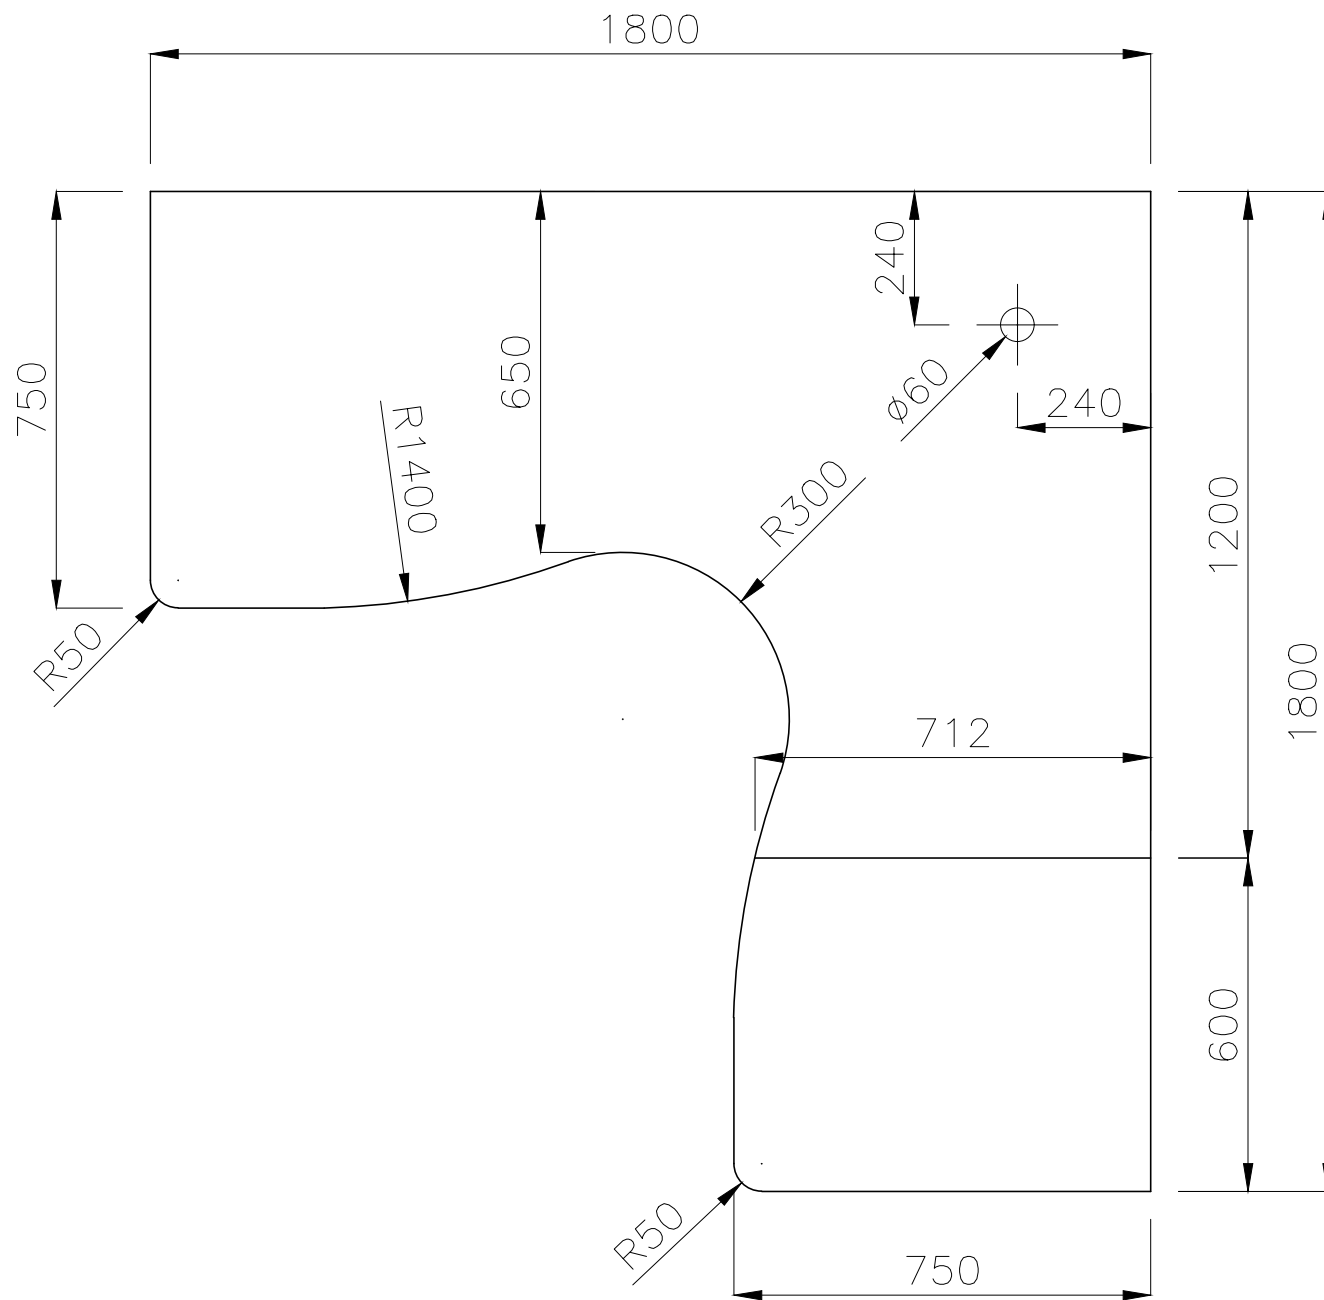

ISOMETRIC

TOP VIEW

SIDE VIEW

FRONT VIEW

PLAN

ISOMETRIC

rev0	-
------	---

PLAN

ISOMETRIC

rev1	CHANGED SIZE
------	--------------

READY2GO FURNITURE

PRODUCT CODE:
R20-ECT181875
ASSEMBLY SIZE:
1800 / 700 x 1800 / 750 x 25

REMARKS:
rev1 06/08/2020

© 2020 READY TO GO FURNITURE PTY LTD