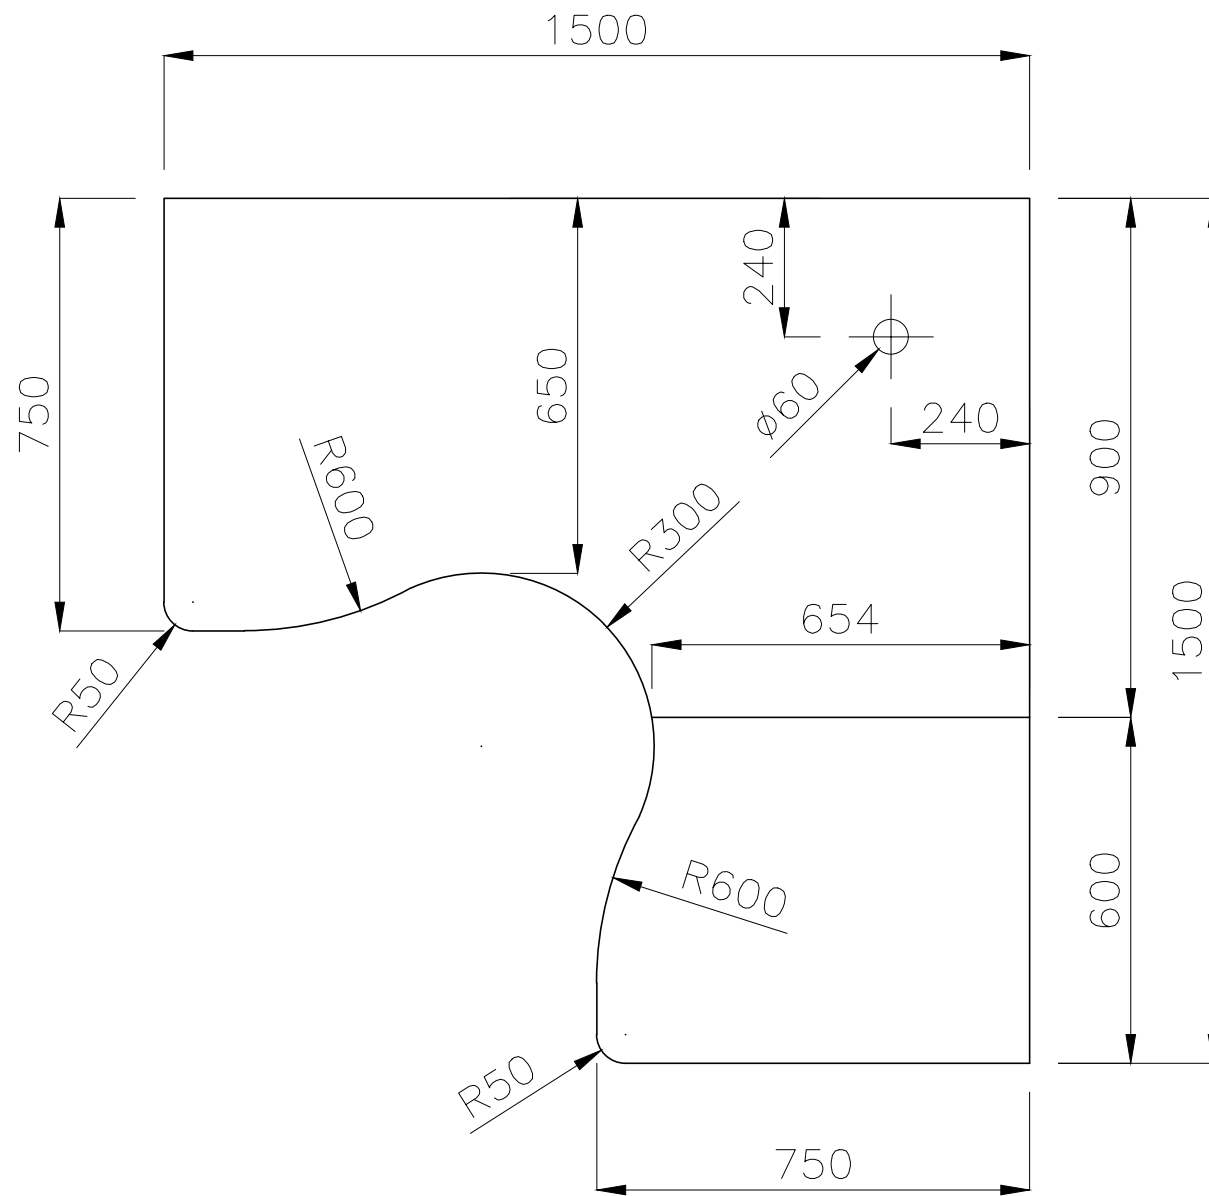

ISOMETRIC

TOP VIEW

SIDE VIEW

FRONT VIEW

PLAN

ISOMETRIC

rev0	-
------	---

PLAN

ISOMETRIC

rev1	CHANGED SIZE
------	--------------

READY2GO FURNITURE

PRODUCT CODE:
R20-ECT181875
ASSEMBLY SIZE:
1800 / 700 x 1800 / 750 x 25

REMARKS:
rev1 06/08/2020

© 2020 READY TO GO FURNITURE PTY LTD