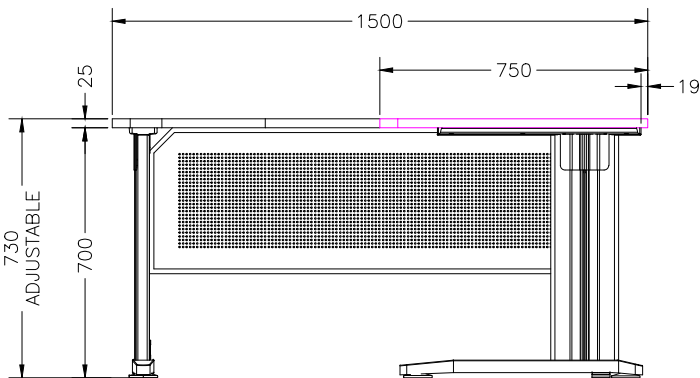

ISOMETRIC

TOP VIEW

SIDE VIEW

FRONT VIEW

PLAN

ISOMETRIC

rev0	-
------	---

PLAN

ISOMETRIC

rev1	CHANGED SIZE
------	--------------

READY2GO FURNITURE

PRODUCT CODE:
R20-ECT181875
ASSEMBLY SIZE:
1800 / 700 x 1800 / 750 x 25

REMARKS:
rev1 06/08/2020

© 2020 READY TO GO FURNITURE PTY LTD