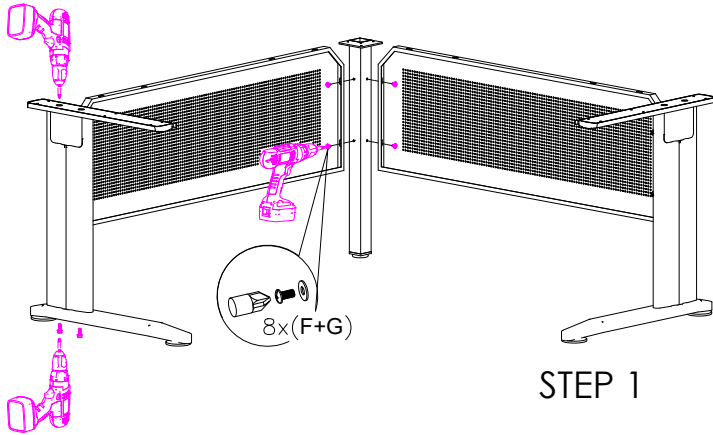

READY **2GO**

**ASSEMBLY INSTRUCTIONS**  
**cSpace Workstation**  
**with Modesty**  
**CS-WS**

A		x1	B		x2	C		x2
D		x1	E		x12	F		x8
G		x8	H		x12			

CAUTION:  
HEAVY

2 PERSON HEAVY  
ASSEMBLY

READY2GO FURNITURE

PRODUCT CODE:  
CS-WS157  
ASSEMBLY INSTRUCTION  
ASSEMBLED SIZE:  
1500L x 1500D x 725H

REMARKS:  
CS-L750 + CS-CLM + CS-MOD15  
© 2018  
READY TO GO FURNITURE PTY LTD