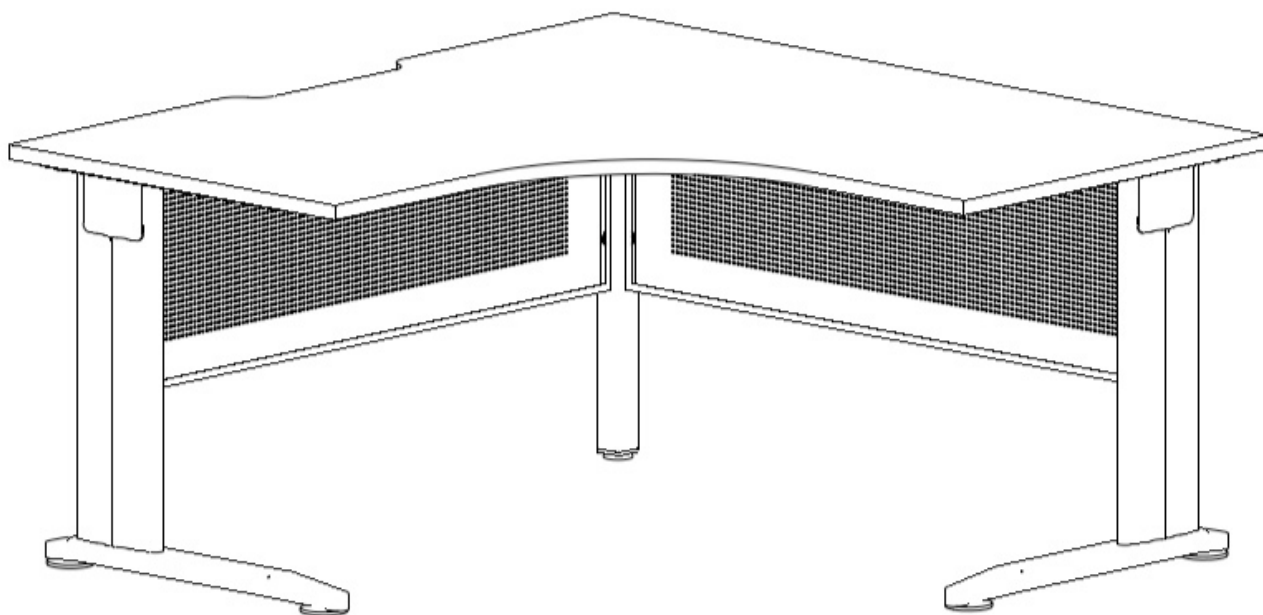

READY **2GO**

**ASSEMBLY INSTRUCTIONS**  
**cSpace Workstation**  
**with Modesty**  
**CS-WS**

A		x1	B		x2	C		x2
D		x1	E		x12	F		x8
G		x8	H		x12			

CAUTION:  
HEAVY

2 PERSON HEAVY  
ASSEMBLY

READY2GO FURNITURE

PRODUCT CODE:  
CS-WS157  
ASSEMBLY INSTRUCTION  
ASSEMBLED SIZE:  
1500L x 1500D x 725H

REMARKS:  
CS-L750 + CS-CLM + CS-MOD15  
© 2018  
READY TO GO FURNITURE PTY LTD