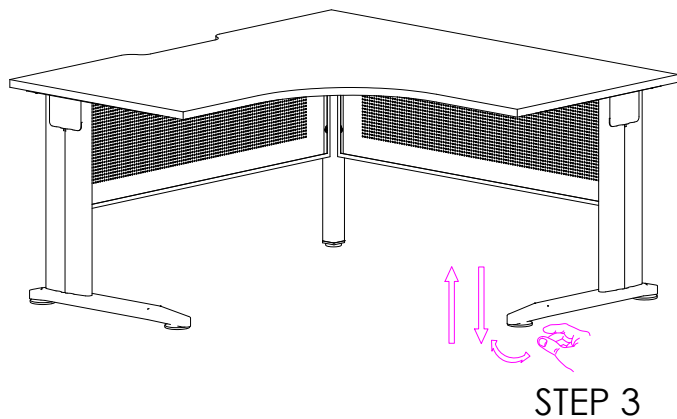

READY **2GO**

**ASSEMBLY INSTRUCTIONS**  
**cSpace Workstation**  
**with Modesty**  
**CS-WS**

A		x1	B		x2	C		x2
D		x1	E		x12	F		x8
G		x8	H		x12			

CAUTION:  
HEAVY

2 PERSON HEAVY  
ASSEMBLY

READY2GO FURNITURE

PRODUCT CODE:  
CS-WS157  
ASSEMBLY INSTRUCTION  
ASSEMBLED SIZE:  
1500L x 1500D x 725H

REMARKS:  
CS-L750 + CS-CLM + CS-MOD15  
© 2018  
READY TO GO FURNITURE PTY LTD