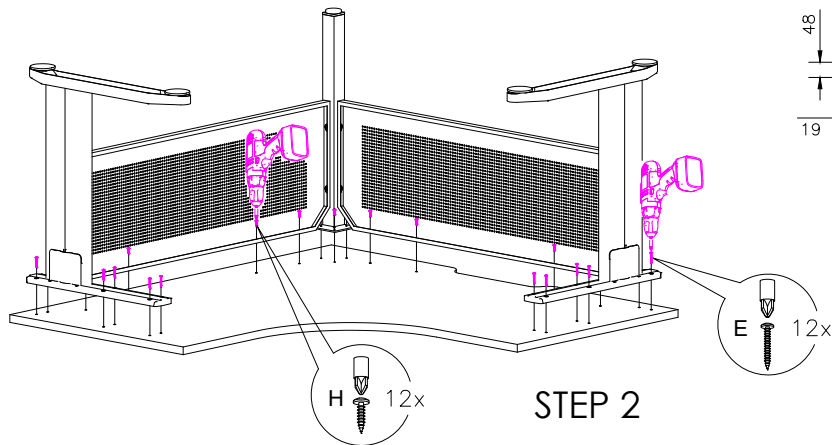

READY **2GO**

**ASSEMBLY INSTRUCTIONS**  
**cSpace Workstation**  
**with Modesty**  
**CS-WS**

A		x1	B		x2	C		x2
D		x1	E		x12	F		x8
G		x8	H		x12			

CAUTION:  
HEAVY

2 PERSON HEAVY  
ASSEMBLY

READY2GO FURNITURE

PRODUCT CODE:  
CS-WS157  
ASSEMBLY INSTRUCTION  
ASSEMBLED SIZE:  
1500L x 1500D x 725H

REMARKS:  
CS-L750 + CS-CLM + CS-MOD15  
© 2018  
READY TO GO FURNITURE PTY LTD