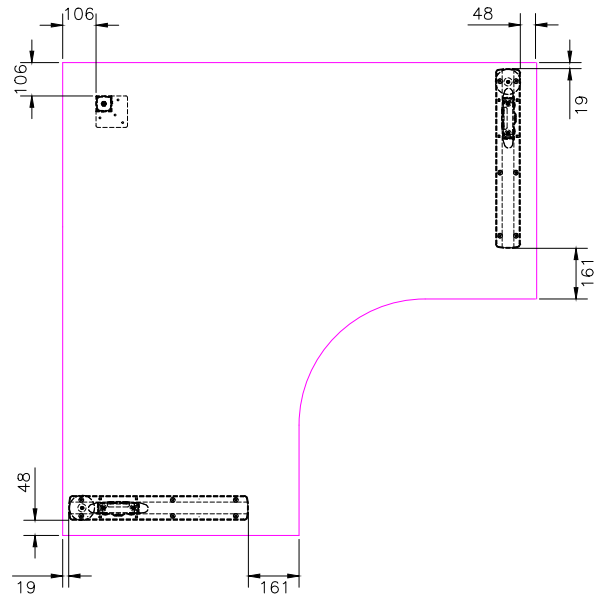

READY **2GO**

**ASSEMBLY INSTRUCTIONS**  
**cSpace Workstation**  
**with Modesty**  
**CS-WS**

A		x1	B		x2	C		x2
D		x1	E		x12	F		x8
G		x8	H		x12			

CAUTION:  
HEAVY

2 PERSON HEAVY  
ASSEMBLY

READY2GO FURNITURE

PRODUCT CODE:  
CS-WS157  
ASSEMBLY INSTRUCTION  
ASSEMBLED SIZE:  
1500L x 1500D x 725H

REMARKS:  
CS-L750 + CS-CLM + CS-MOD15  
© 2018  
READY TO GO FURNITURE PTY LTD