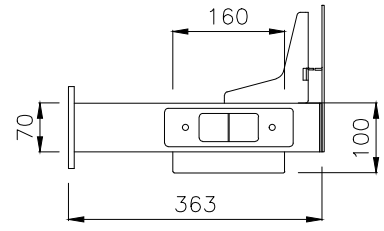

# READY2GO FURNITURE

PRODUCT CODE: EDE-ECO-WS-157

ASSEMBLED SIZE: 1500L X 750W  
Square leg

REMARKS:

w/o Cable tray

2024  
READY TO GO FURNITURE PTY LTD

PRODUCT CODE: EDE-ECO-WS-157  
ASSEMBLED SIZE: 1500L X 750W  
Square leg

2024  
READY TO GO FURNITURE PTY LTD

REMARKS:  
with Cable tray

TOP VIEW

ISOMETRIC VIEW

FRONT VIEW

SIDE VIEW

TOP VIEW

FRONT VIEW

SIDE VIEW

PRODUCT CODE:  
EDR-ARM+TRAY

ASSEMBLED SIZE:  
-

REMARKS:  
-

2023  
READY TO GO FURNITURE PTY LTD