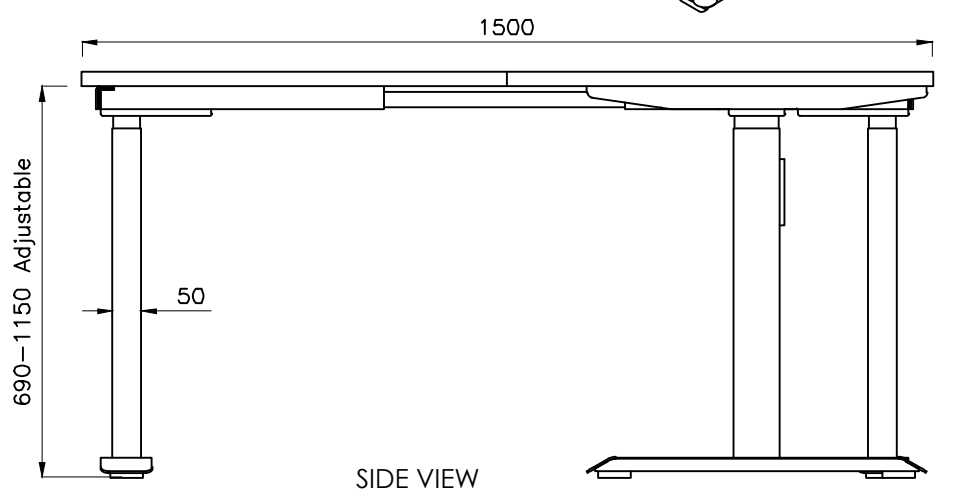

# READY2GO FURNITURE

PRODUCT CODE: EDE-ECO-WS-157

ASSEMBLED SIZE: 1500L X 750W  
Square leg

REMARKS:

w/o Cable tray

2024  
READY TO GO FURNITURE PTY LTD

PRODUCT CODE: EDE-ECO-WS-157  
ASSEMBLED SIZE: 1500L X 750W  
Square leg

2024  
READY TO GO FURNITURE PTY LTD

REMARKS:  
with Cable tray

TOP VIEW

ISOMETRIC VIEW

FRONT VIEW

SIDE VIEW

TOP VIEW

FRONT VIEW

SIDE VIEW

PRODUCT CODE:  
EDR-ARM+TRAY

ASSEMBLED SIZE:  
-

REMARKS:  
-

2023  
READY TO GO FURNITURE PTY LTD