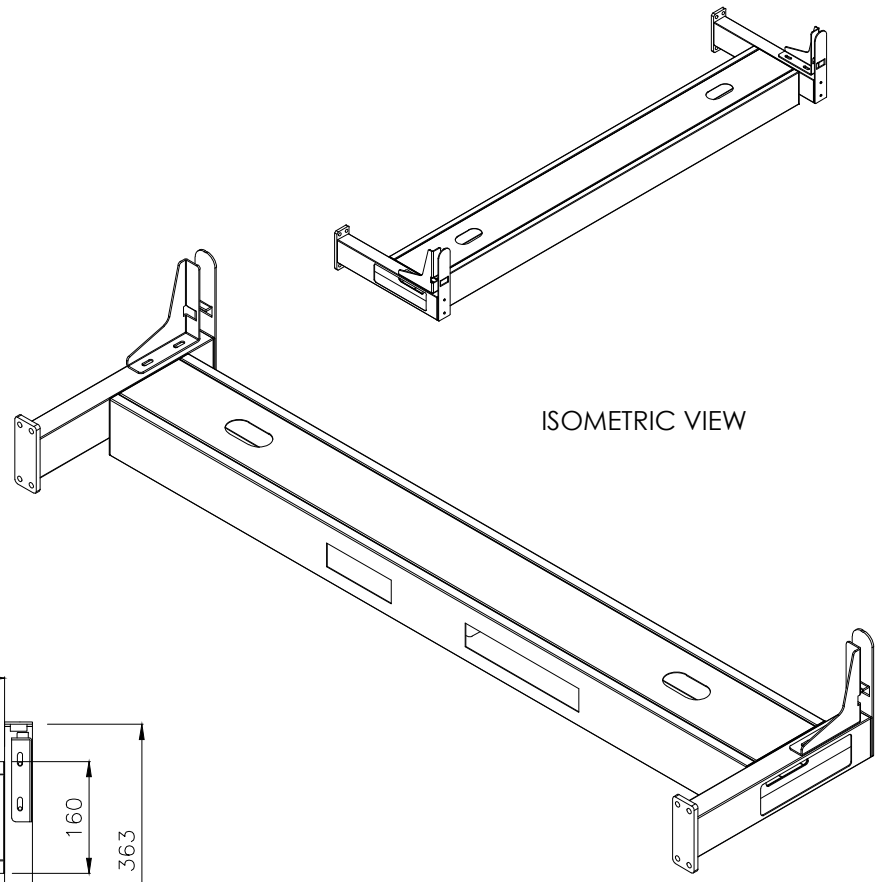

# READY2GO FURNITURE

PRODUCT CODE: EDE-ECO-WS-157

ASSEMBLED SIZE: 1500L X 750W  
Square leg

REMARKS:

w/o Cable tray

2024  
READY TO GO FURNITURE PTY LTD

PRODUCT CODE: EDE-ECO-WS-157  
ASSEMBLED SIZE: 1500L X 750W  
Square leg

2024  
READY TO GO FURNITURE PTY LTD

REMARKS:  
with Cable tray

TOP VIEW

ISOMETRIC VIEW

FRONT VIEW

SIDE VIEW

TOP VIEW

FRONT VIEW

SIDE VIEW

PRODUCT CODE:  
EDR-ARM+TRAY

ASSEMBLED SIZE:  
-

REMARKS:  
-

2023  
READY TO GO FURNITURE PTY LTD