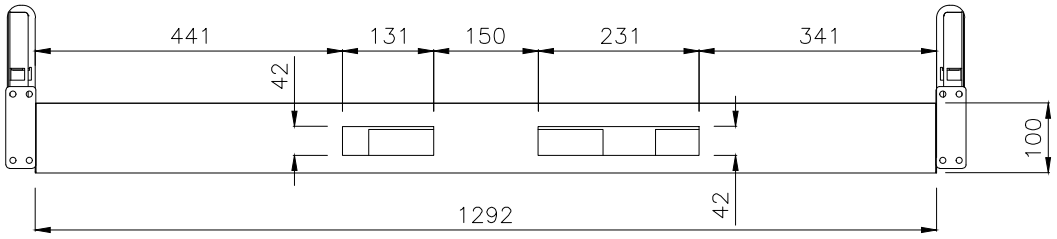

# READY2GO FURNITURE

PRODUCT CODE: EDE-ECO-WS-157

ASSEMBLED SIZE: 1500L X 750W  
Square leg

REMARKS:

w/o Cable tray

2024  
READY TO GO FURNITURE PTY LTD

PRODUCT CODE: EDE-ECO-WS-157  
ASSEMBLED SIZE: 1500L X 750W  
Square leg

2024  
READY TO GO FURNITURE PTY LTD

REMARKS:  
with Cable tray

TOP VIEW

ISOMETRIC VIEW

FRONT VIEW

SIDE VIEW

TOP VIEW

FRONT VIEW

SIDE VIEW

PRODUCT CODE:  
EDR-ARM+TRAY

ASSEMBLED SIZE:  
-

REMARKS:  
-

2023  
READY TO GO FURNITURE PTY LTD