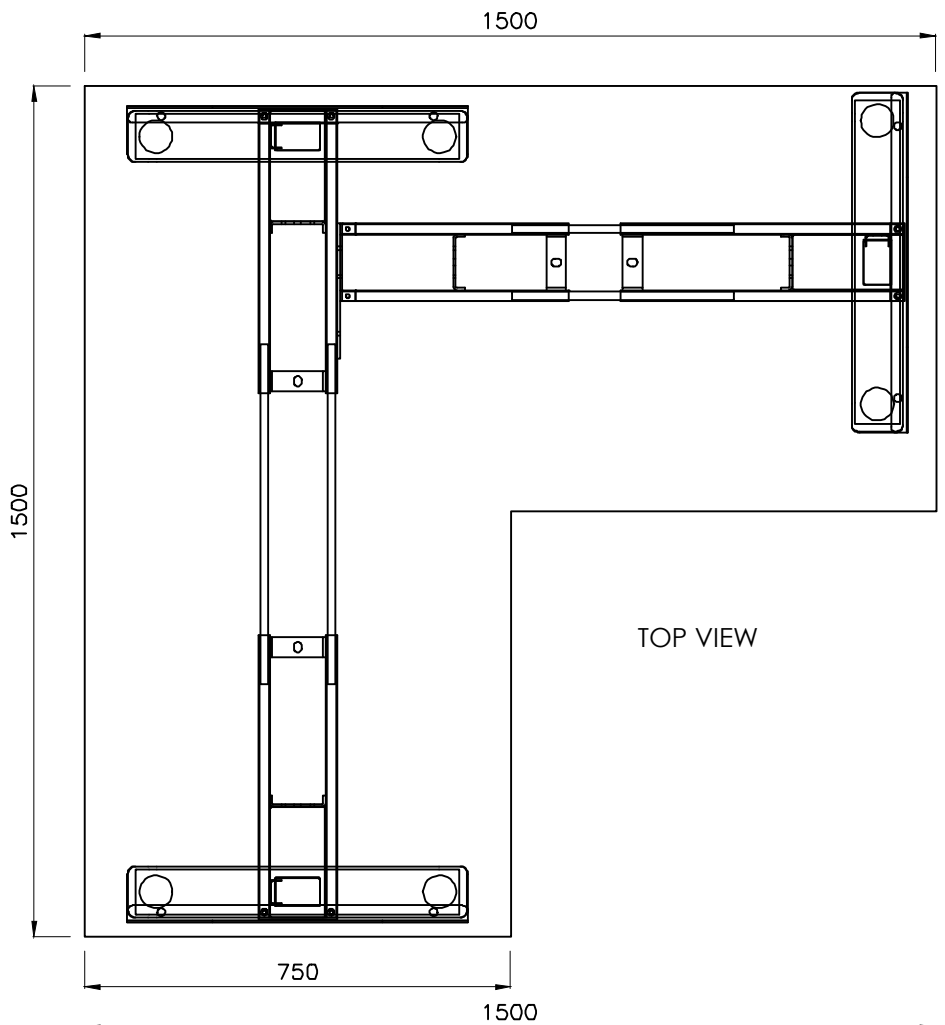

# READY2GO FURNITURE

PRODUCT CODE: EDE-ECO-WS-157

ASSEMBLED SIZE: 1500L X 750W  
Square leg

REMARKS:

w/o Cable tray

2024  
READY TO GO FURNITURE PTY LTD

PRODUCT CODE: EDE-ECO-WS-157  
ASSEMBLED SIZE: 1500L X 750W  
Square leg

2024  
READY TO GO FURNITURE PTY LTD

REMARKS:  
with Cable tray

TOP VIEW

ISOMETRIC VIEW

FRONT VIEW

SIDE VIEW

TOP VIEW

FRONT VIEW

SIDE VIEW

PRODUCT CODE:  
EDR-ARM+TRAY

ASSEMBLED SIZE:  
-

REMARKS:  
-

2023  
READY TO GO FURNITURE PTY LTD