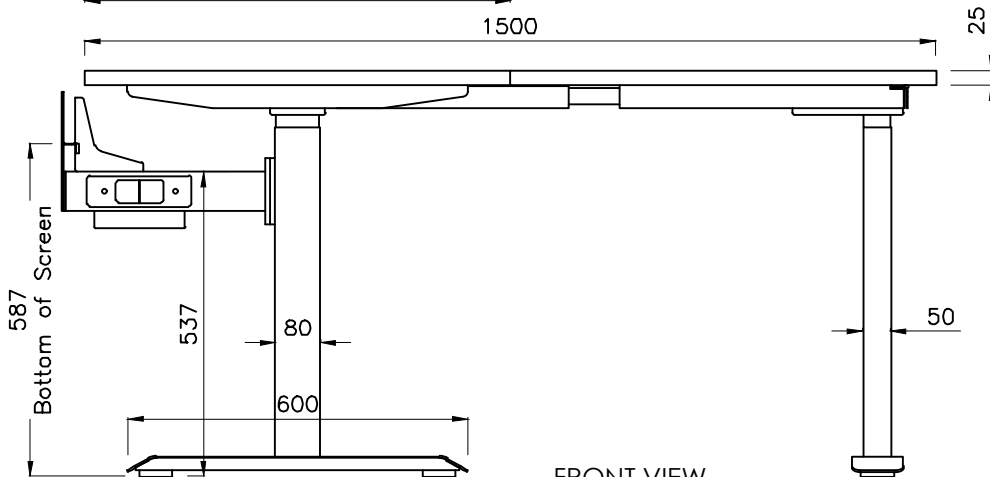

# READY2GO FURNITURE

PRODUCT CODE: EDE-ECO-WS-157

ASSEMBLED SIZE: 1500L X 750W  
Square leg

REMARKS:

w/o Cable tray

2024  
READY TO GO FURNITURE PTY LTD

PRODUCT CODE: EDE-ECO-WS-157  
ASSEMBLED SIZE: 1500L X 750W  
Square leg

2024  
READY TO GO FURNITURE PTY LTD

REMARKS:  
with Cable tray

TOP VIEW

ISOMETRIC VIEW

FRONT VIEW

SIDE VIEW

TOP VIEW

FRONT VIEW

SIDE VIEW

PRODUCT CODE:  
EDR-ARM+TRAY

ASSEMBLED SIZE:  
-

REMARKS:  
-

2023  
READY TO GO FURNITURE PTY LTD