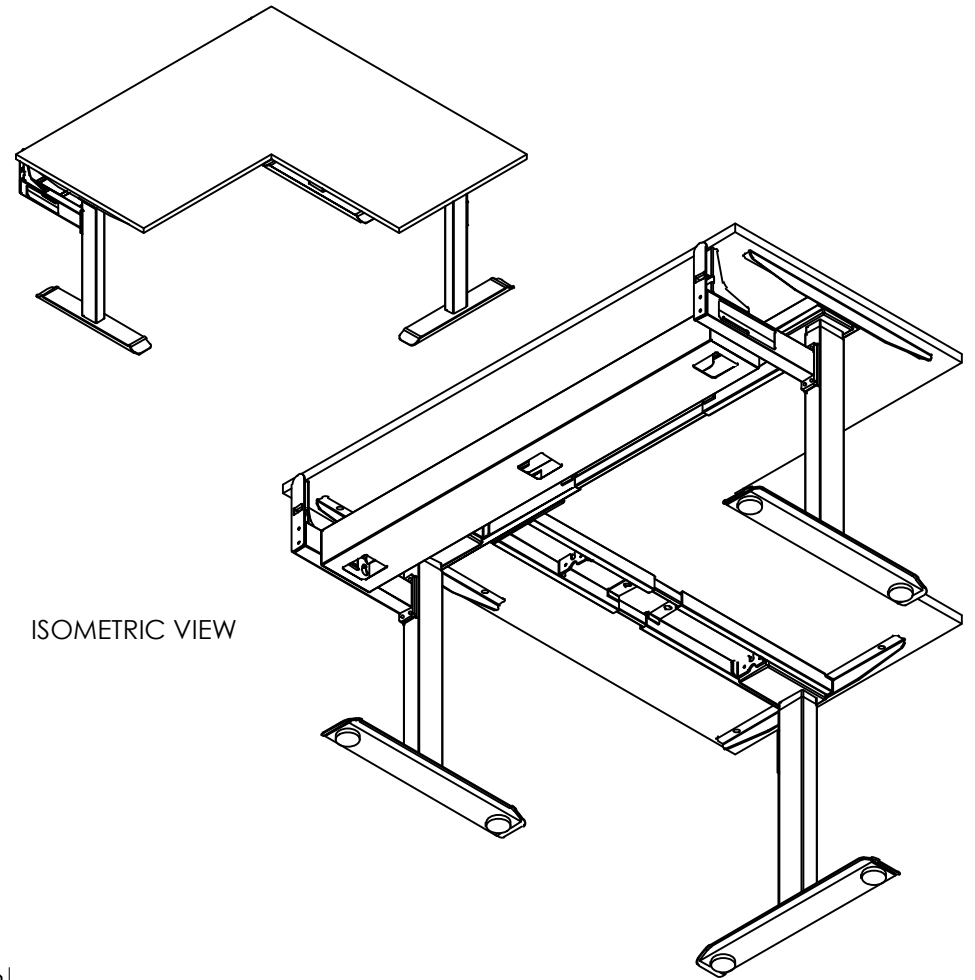

# READY2GO FURNITURE

PRODUCT CODE: EDE-ECO-WS-157

ASSEMBLED SIZE: 1500L X 750W  
Square leg

REMARKS:

w/o Cable tray

2024  
READY TO GO FURNITURE PTY LTD

PRODUCT CODE: EDE-ECO-WS-157  
ASSEMBLED SIZE: 1500L X 750W  
Square leg

2024  
READY TO GO FURNITURE PTY LTD

REMARKS:  
with Cable tray

TOP VIEW

ISOMETRIC VIEW

FRONT VIEW

SIDE VIEW

TOP VIEW

FRONT VIEW

SIDE VIEW

PRODUCT CODE:  
EDR-ARM+TRAY

ASSEMBLED SIZE:  
-

REMARKS:  
-

2023  
READY TO GO FURNITURE PTY LTD