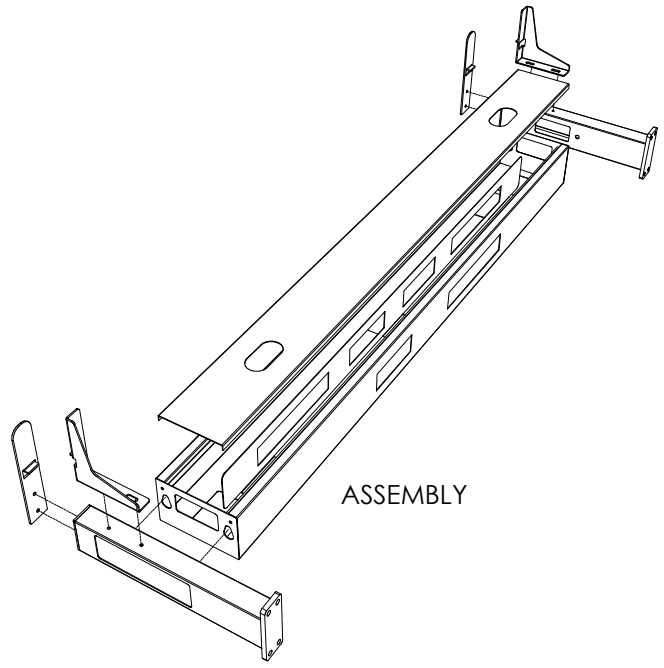

# READY2GO FURNITURE

PRODUCT CODE: EDE-ECO-WS-157

ASSEMBLED SIZE: 1500L X 750W  
Square leg

REMARKS:

w/o Cable tray

2024  
READY TO GO FURNITURE PTY LTD

PRODUCT CODE: EDE-ECO-WS-157  
ASSEMBLED SIZE: 1500L X 750W  
Square leg

2024  
READY TO GO FURNITURE PTY LTD

REMARKS:  
with Cable tray

TOP VIEW

ISOMETRIC VIEW

FRONT VIEW

SIDE VIEW

TOP VIEW

FRONT VIEW

SIDE VIEW

PRODUCT CODE:  
EDR-ARM+TRAY

ASSEMBLED SIZE:  
-

REMARKS:  
-

2023  
READY TO GO FURNITURE PTY LTD