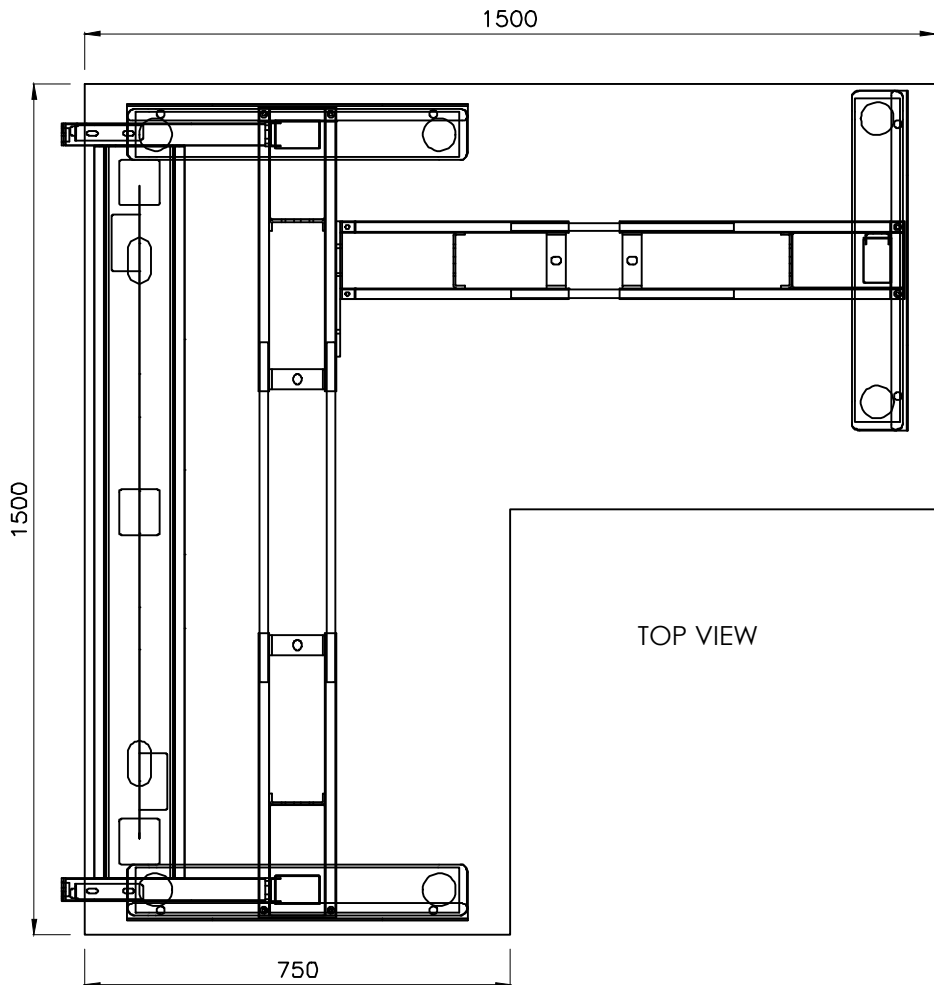

# READY2GO FURNITURE

PRODUCT CODE: EDE-ECO-WS-157

ASSEMBLED SIZE: 1500L X 750W  
Square leg

REMARKS:

w/o Cable tray

2024  
READY TO GO FURNITURE PTY LTD

PRODUCT CODE: EDE-ECO-WS-157  
ASSEMBLED SIZE: 1500L X 750W  
Square leg

2024  
READY TO GO FURNITURE PTY LTD

REMARKS:  
with Cable tray

TOP VIEW

ISOMETRIC VIEW

FRONT VIEW

SIDE VIEW

TOP VIEW

FRONT VIEW

SIDE VIEW

PRODUCT CODE:  
EDR-ARM+TRAY

ASSEMBLED SIZE:  
-

REMARKS:  
-

2023  
READY TO GO FURNITURE PTY LTD