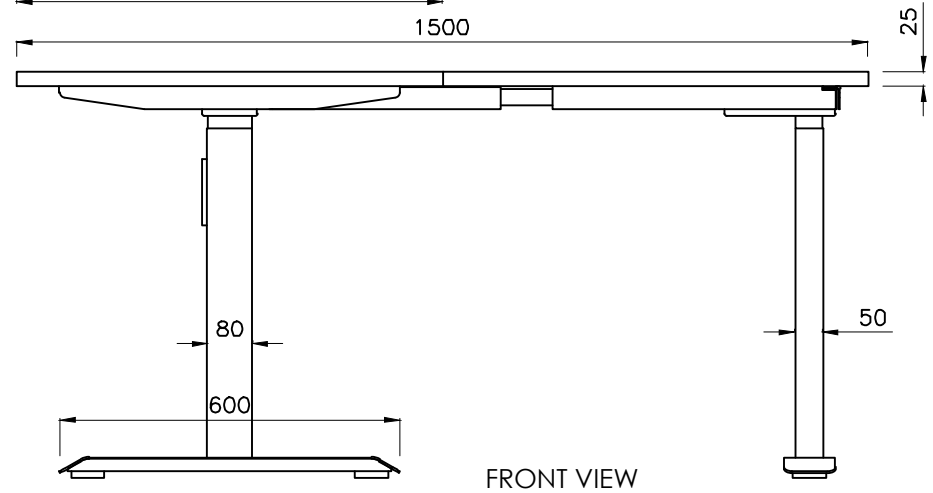

# READY2GO FURNITURE

PRODUCT CODE: EDE-ECO-WS-157

ASSEMBLED SIZE: 1500L X 750W  
Square leg

REMARKS:

w/o Cable tray

2024  
READY TO GO FURNITURE PTY LTD

PRODUCT CODE: EDE-ECO-WS-157  
ASSEMBLED SIZE: 1500L X 750W  
Square leg

2024  
READY TO GO FURNITURE PTY LTD

REMARKS:  
with Cable tray

TOP VIEW

ISOMETRIC VIEW

FRONT VIEW

SIDE VIEW

TOP VIEW

FRONT VIEW

SIDE VIEW

PRODUCT CODE:  
EDR-ARM+TRAY

ASSEMBLED SIZE:  
-

REMARKS:  
-

2023  
READY TO GO FURNITURE PTY LTD