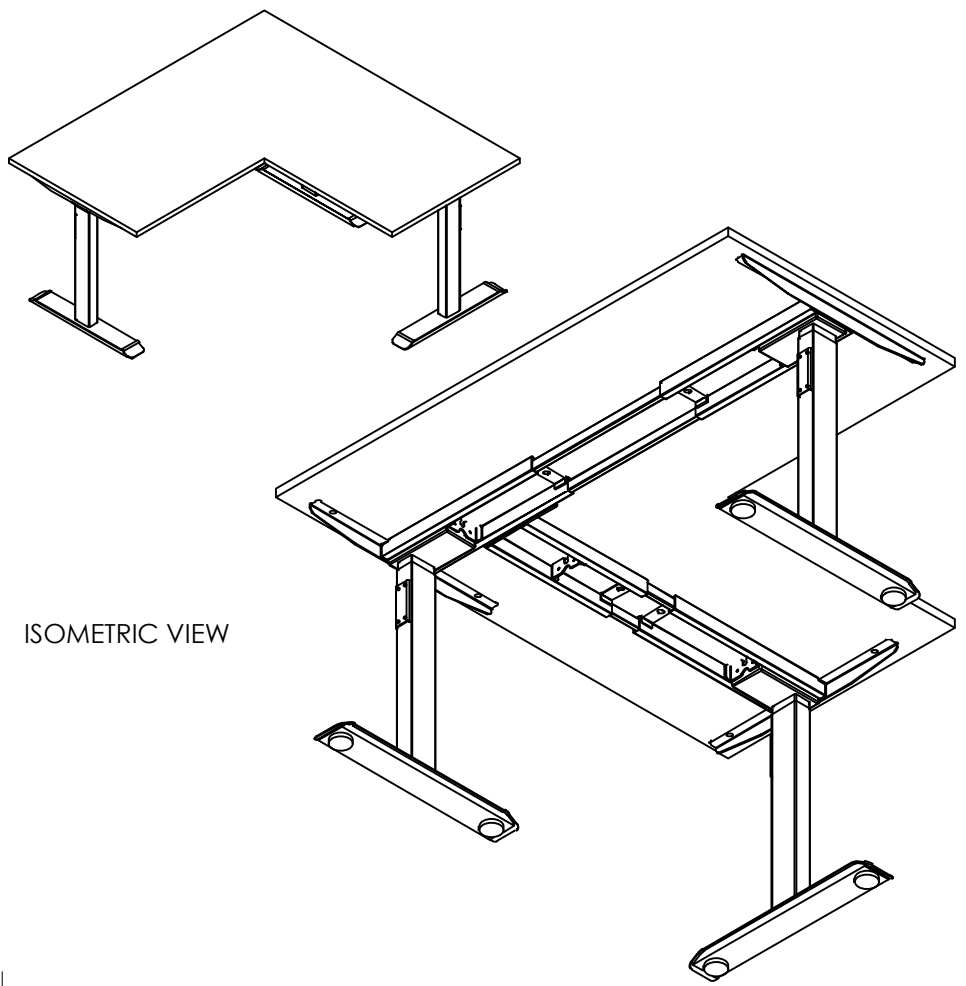

# READY2GO FURNITURE

PRODUCT CODE: EDE-ECO-WS-157

ASSEMBLED SIZE: 1500L X 750W  
Square leg

REMARKS:

w/o Cable tray

2024  
READY TO GO FURNITURE PTY LTD

PRODUCT CODE: EDE-ECO-WS-157  
ASSEMBLED SIZE: 1500L X 750W  
Square leg

2024  
READY TO GO FURNITURE PTY LTD

REMARKS:  
with Cable tray

TOP VIEW

ISOMETRIC VIEW

FRONT VIEW

SIDE VIEW

TOP VIEW

FRONT VIEW

SIDE VIEW

PRODUCT CODE:  
EDR-ARM+TRAY

ASSEMBLED SIZE:  
-

REMARKS:  
-

2023  
READY TO GO FURNITURE PTY LTD