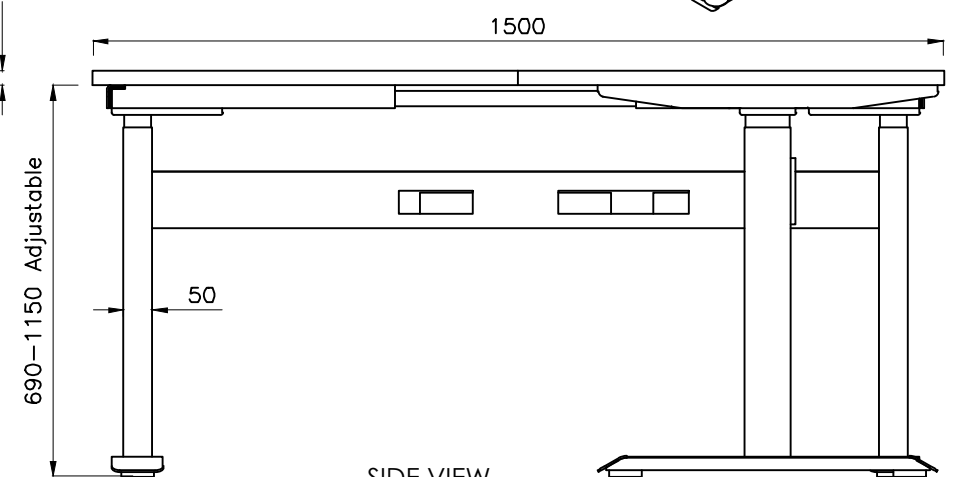

# READY2GO FURNITURE

PRODUCT CODE: EDE-ECO-WS-157

ASSEMBLED SIZE: 1500L X 750W  
Square leg

REMARKS:

w/o Cable tray

2024  
READY TO GO FURNITURE PTY LTD

PRODUCT CODE: EDE-ECO-WS-157  
ASSEMBLED SIZE: 1500L X 750W  
Square leg

2024  
READY TO GO FURNITURE PTY LTD

REMARKS:  
with Cable tray

TOP VIEW

ISOMETRIC VIEW

FRONT VIEW

SIDE VIEW

TOP VIEW

FRONT VIEW

SIDE VIEW

PRODUCT CODE:  
EDR-ARM+TRAY

ASSEMBLED SIZE:  
-

REMARKS:  
-

2023  
READY TO GO FURNITURE PTY LTD