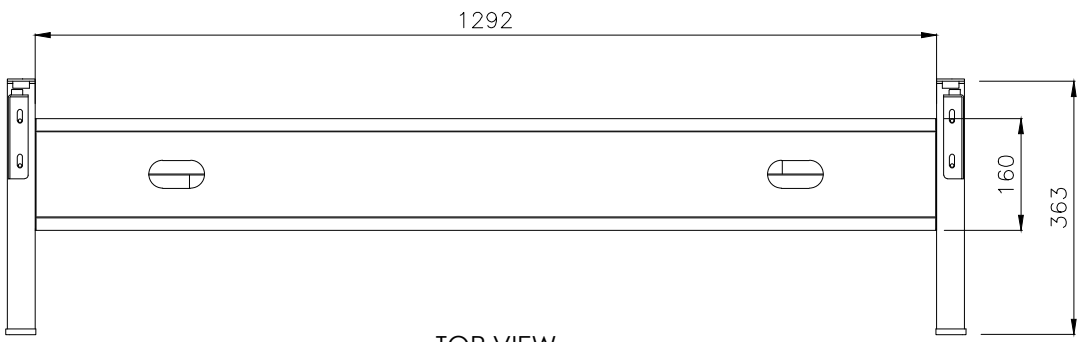

# READY2GO FURNITURE

PRODUCT CODE: EDE-ECO-WS-157

ASSEMBLED SIZE: 1500L X 750W  
Square leg

REMARKS:

w/o Cable tray

2024  
READY TO GO FURNITURE PTY LTD

PRODUCT CODE: EDE-ECO-WS-157  
ASSEMBLED SIZE: 1500L X 750W  
Square leg

2024  
READY TO GO FURNITURE PTY LTD

REMARKS:  
with Cable tray

TOP VIEW

ISOMETRIC VIEW

FRONT VIEW

SIDE VIEW

TOP VIEW

FRONT VIEW

SIDE VIEW

PRODUCT CODE:  
EDR-ARM+TRAY

ASSEMBLED SIZE:  
-

REMARKS:  
-

2023  
READY TO GO FURNITURE PTY LTD