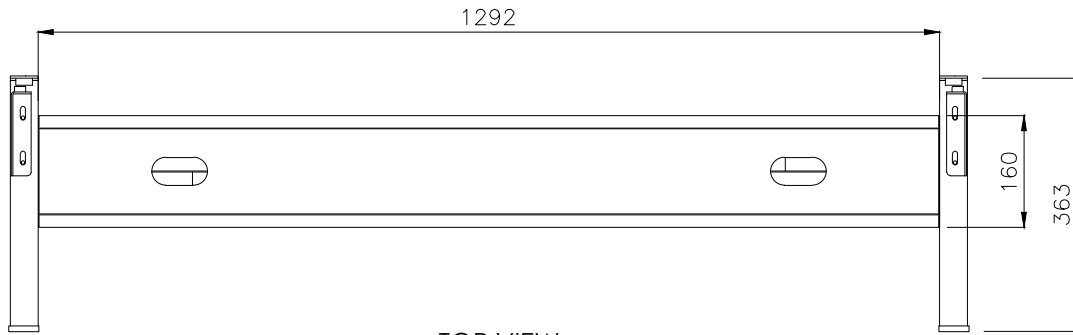

PRODUCT CODE:
EDR-B2B-157-Round Leg

REMARKS:
with Cable tray

ASSEMBLED SIZE:
1500L X 750D

2024
READY TO GO FURNITURE PTY LTD

PRODUCT CODE:
EDR-B2B-157-Round Leg
ASSEMBLED SIZE:
1500L X 750D

REMARKS:
w/o Cable tray
2024
READY TO GO FURNITURE PTY LTD

TOP VIEW

FRONT VIEW

SIDE VIEW

PRODUCT CODE:
EDR-ARM+TRAY

ASSEMBLED SIZE:
-

REMARKS:
-