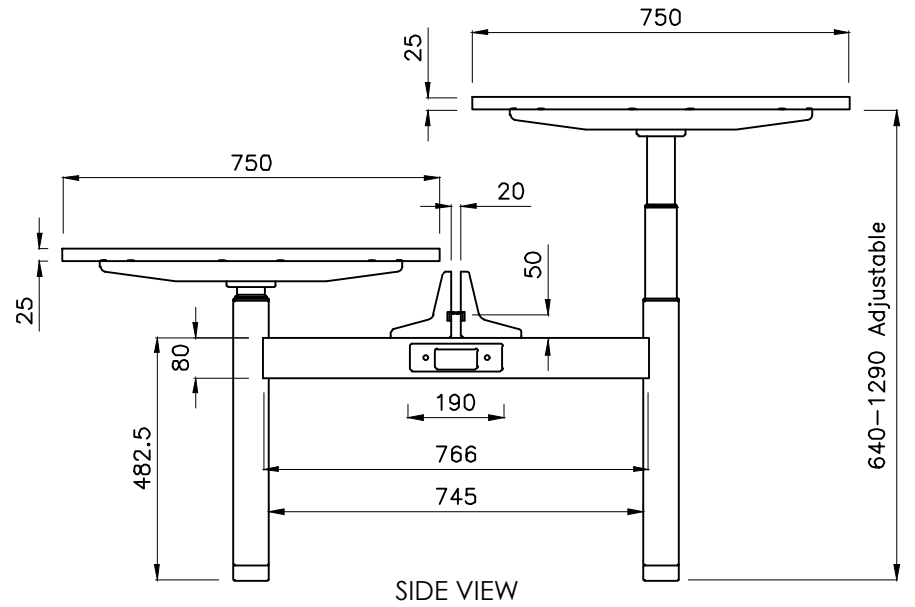

PRODUCT CODE:
EDR-B2B-157-Round Leg

REMARKS:
with Cable tray

ASSEMBLED SIZE:
1500L X 750D

2024
READY TO GO FURNITURE PTY LTD

PRODUCT CODE:
EDR-B2B-157-Round Leg
ASSEMBLED SIZE:
1500L X 750D

REMARKS:
w/o Cable tray
2024
READY TO GO FURNITURE PTY LTD

TOP VIEW

FRONT VIEW

SIDE VIEW

PRODUCT CODE:
EDR-ARM+TRAY

ASSEMBLED SIZE:
-

REMARKS:
-