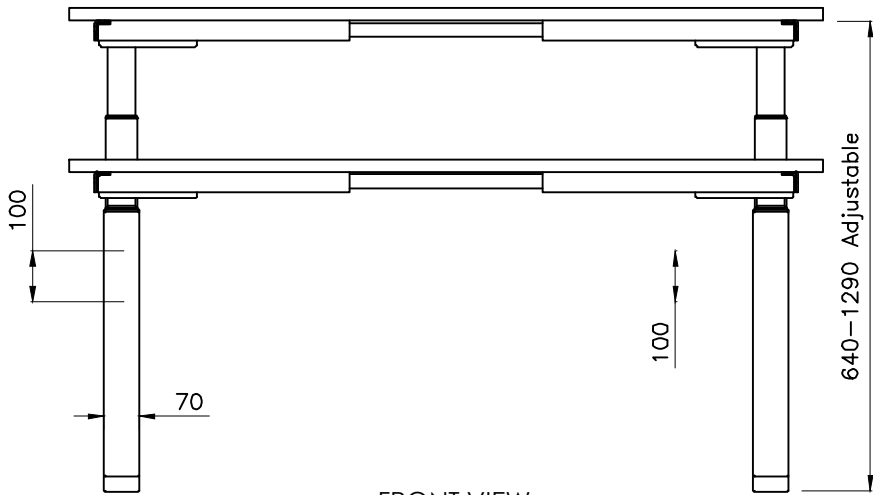

PRODUCT CODE:
EDR-B2B-157-Round Leg

REMARKS:
with Cable tray

ASSEMBLED SIZE:
1500L X 750D

2024
READY TO GO FURNITURE PTY LTD

PRODUCT CODE:
EDR-B2B-157-Round Leg
ASSEMBLED SIZE:
1500L X 750D

REMARKS:
w/o Cable tray
2024
READY TO GO FURNITURE PTY LTD

TOP VIEW

FRONT VIEW

SIDE VIEW

PRODUCT CODE:
EDR-ARM+TRAY

ASSEMBLED SIZE:
-

REMARKS:
-