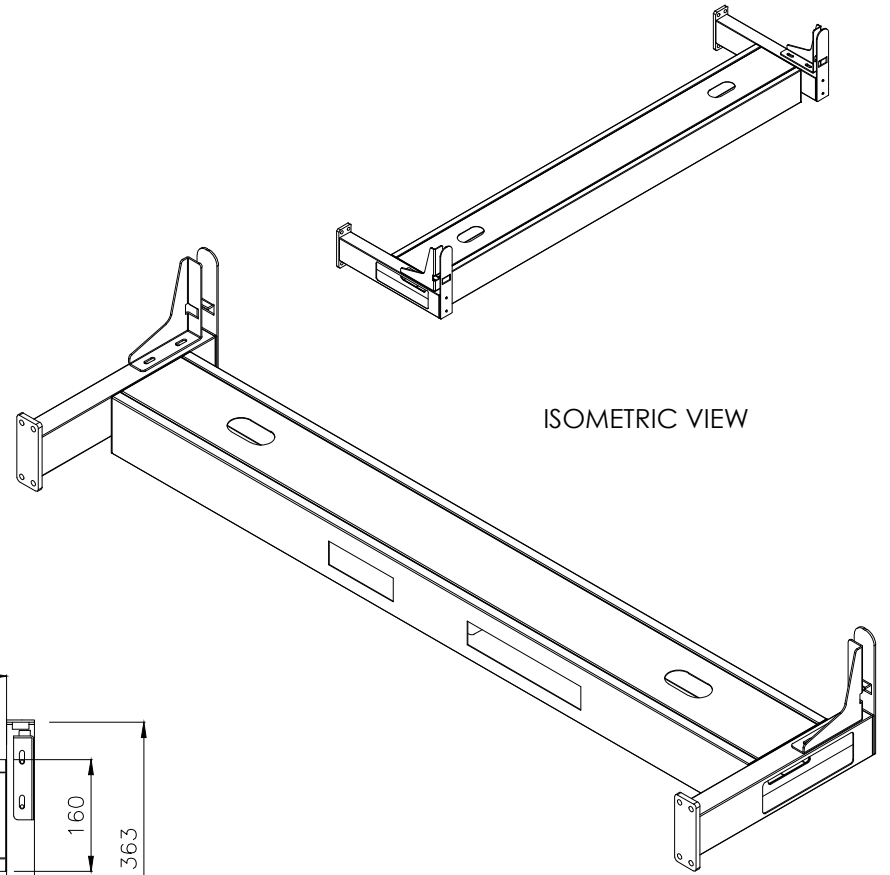

PRODUCT CODE:
EDR-B2B-157-Round Leg

REMARKS:
with Cable tray

ASSEMBLED SIZE:
1500L X 750D

2024
READY TO GO FURNITURE PTY LTD

PRODUCT CODE:
EDR-B2B-157-Round Leg
ASSEMBLED SIZE:
1500L X 750D

REMARKS:
w/o Cable tray
2024
READY TO GO FURNITURE PTY LTD

TOP VIEW

FRONT VIEW

SIDE VIEW

PRODUCT CODE:
EDR-ARM+TRAY

ASSEMBLED SIZE:
-

REMARKS:
-