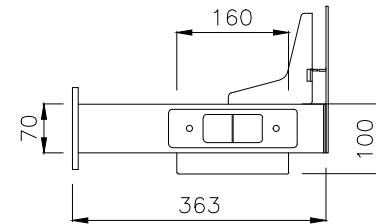

PRODUCT CODE:
EDR-B2B-157-Round Leg

REMARKS:
with Cable tray

ASSEMBLED SIZE:
1500L X 750D

2024
READY TO GO FURNITURE PTY LTD

PRODUCT CODE:
EDR-B2B-157-Round Leg
ASSEMBLED SIZE:
1500L X 750D

REMARKS:
w/o Cable tray
2024
READY TO GO FURNITURE PTY LTD

TOP VIEW

FRONT VIEW

SIDE VIEW

PRODUCT CODE:
EDR-ARM+TRAY

ASSEMBLED SIZE:
-

REMARKS:
-