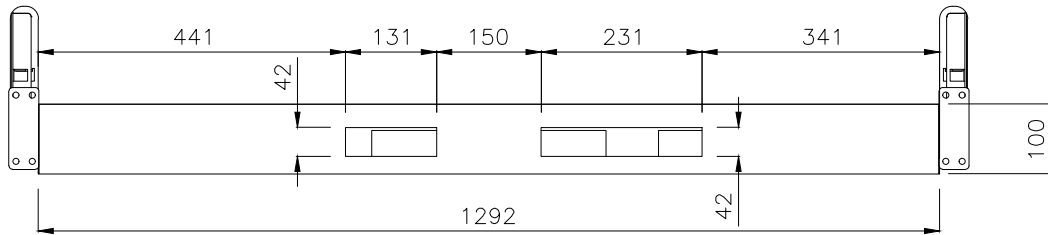

PRODUCT CODE:
EDR-B2B-157-Round Leg

REMARKS:
with Cable tray

ASSEMBLED SIZE:
1500L X 750D

2024
READY TO GO FURNITURE PTY LTD

PRODUCT CODE:
EDR-B2B-157-Round Leg
ASSEMBLED SIZE:
1500L X 750D

REMARKS:
w/o Cable tray
2024
READY TO GO FURNITURE PTY LTD

TOP VIEW

FRONT VIEW

SIDE VIEW

PRODUCT CODE:
EDR-ARM+TRAY

ASSEMBLED SIZE:
-

REMARKS:
-