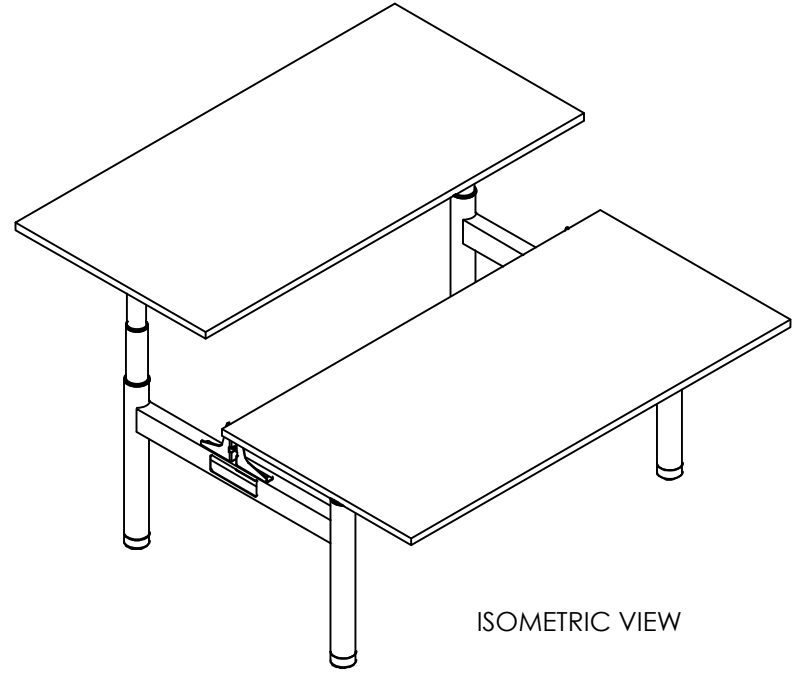

PRODUCT CODE:
EDR-B2B-157-Round Leg

REMARKS:
with Cable tray

ASSEMBLED SIZE:
1500L X 750D

2024
READY TO GO FURNITURE PTY LTD

PRODUCT CODE:
EDR-B2B-157-Round Leg
ASSEMBLED SIZE:
1500L X 750D

REMARKS:
w/o Cable tray
2024
READY TO GO FURNITURE PTY LTD

TOP VIEW

FRONT VIEW

SIDE VIEW

PRODUCT CODE:
EDR-ARM+TRAY

ASSEMBLED SIZE:
-

REMARKS:
-