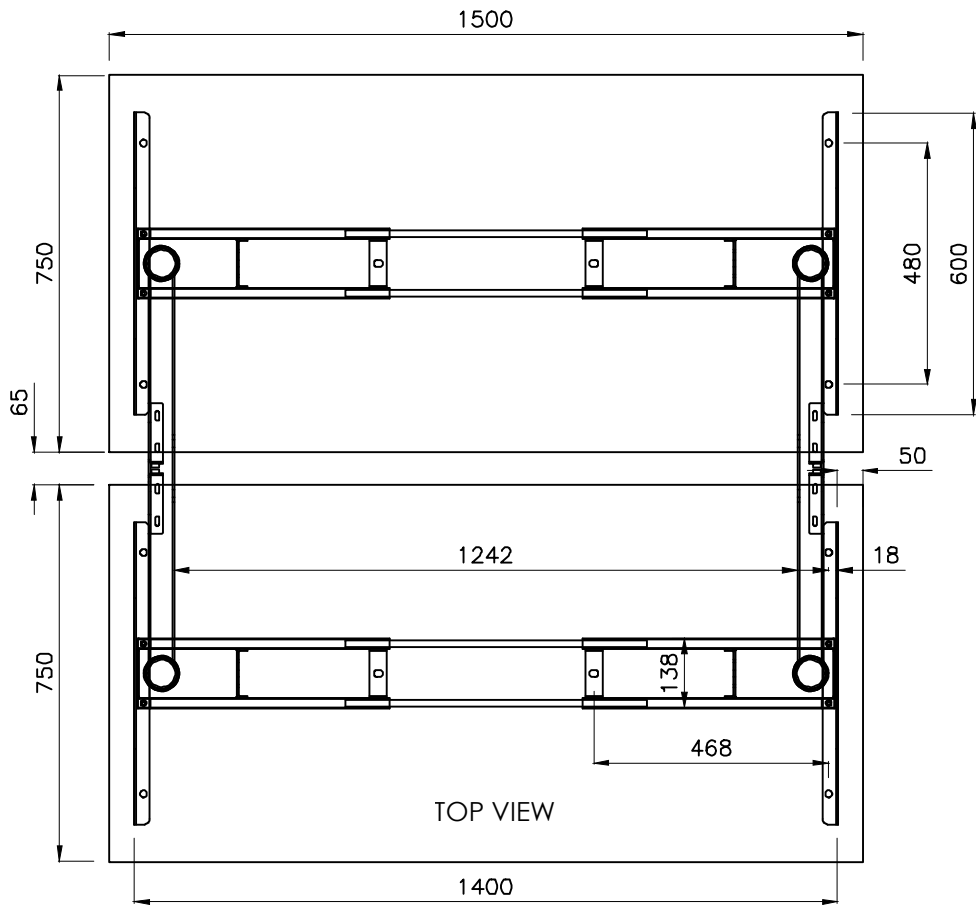

PRODUCT CODE:
EDR-B2B-157-Round Leg

REMARKS:
with Cable tray

ASSEMBLED SIZE:
1500L X 750D

2024
READY TO GO FURNITURE PTY LTD

PRODUCT CODE:
EDR-B2B-157-Round Leg
ASSEMBLED SIZE:
1500L X 750D

REMARKS:
w/o Cable tray
2024
READY TO GO FURNITURE PTY LTD

TOP VIEW

FRONT VIEW

SIDE VIEW

PRODUCT CODE:
EDR-ARM+TRAY

ASSEMBLED SIZE:
-

REMARKS:
-