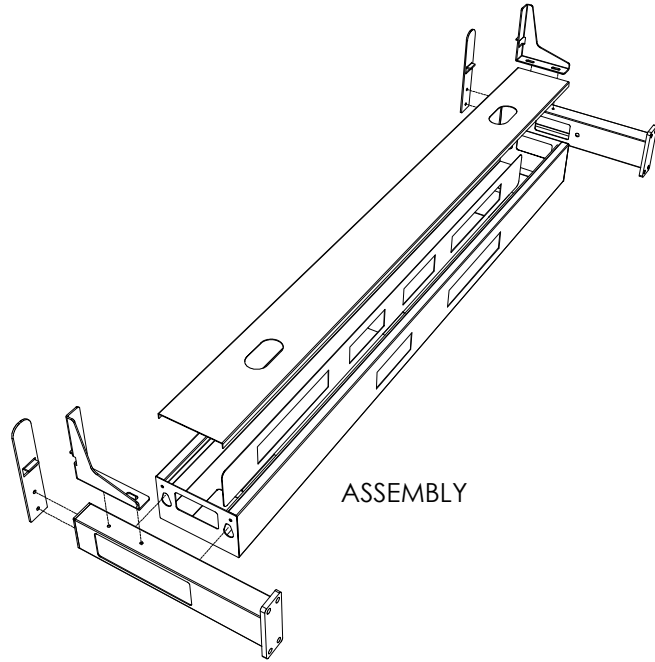

PRODUCT CODE:
EDR-B2B-157-Round Leg

REMARKS:
with Cable tray

ASSEMBLED SIZE:
1500L X 750D

2024
READY TO GO FURNITURE PTY LTD

PRODUCT CODE:
EDR-B2B-157-Round Leg
ASSEMBLED SIZE:
1500L X 750D

REMARKS:
w/o Cable tray
2024
READY TO GO FURNITURE PTY LTD

TOP VIEW

FRONT VIEW

SIDE VIEW

PRODUCT CODE:
EDR-ARM+TRAY

ASSEMBLED SIZE:
-

REMARKS:
-