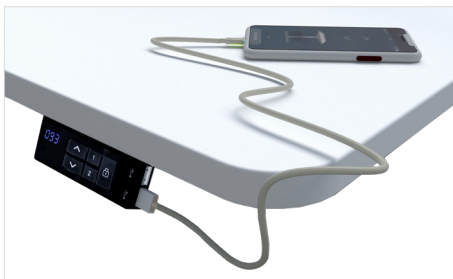

Controller:

- Digital display shows the height of the desk
- Mounted under tabletop
- 3 Height memory presets
- Dual USB chargers included in control panel

FRAME COLOUR

Black White

TOP COLOUR

White Wild Oak Natural Oak

Controller:

BLUETOOTH CONNECTOR

The Bluetooth dongle, enables wireless control of your Height Adjustable desk from your mobile device.

DUAL USB CHARGERS

Integrated USB charging points make charging your devices at work so easy.

3-DIGITAL DISPLAY

View the height of your desk on the 3-Digital Display.

ABOUT THE APP

The app, STAND UP PLS, provides a smarter and easier way to adjust your ergonomic desk. It allows you to control the height adjustable desk with seamless integration from your mobile device via Bluetooth.