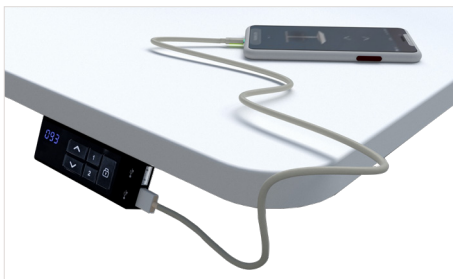

Controller:

- Digital display shows the height of the desk
- Mounted under tabletop
- 3 Height memory presets
- Dual USB chargers included in control panel

FRAME COLOUR

Black

White

TOP COLOUR

White

Wild Oak

1 Carton: 1630L X 195W X 140H - 13KG

Controller:

BLUETOOTH CONNECTOR

The Bluetooth dongle, enables wireless control of your Height Adjustable desk from your mobile device.

DUAL USB CHARGERS

Integrated USB charging points make charging your devices at work so easy.

3-DIGITAL DISPLAY

View the height of your desk on the 3-Digital Display.

ABOUT THE APP

The app, STAND UP PLS, provides a smarter and easier way to adjust your ergonomic desk. It allows you to control the height adjustable desk with seamless integration from your mobile device via Bluetooth.