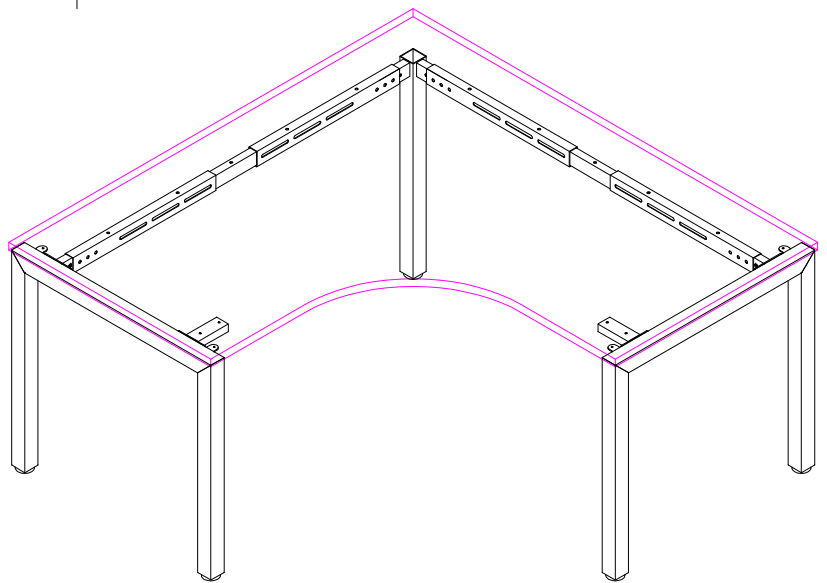

TOP VIEW

ISOMETRIC VIEW

FRONT VIEW

READY2GO FURNITURE

PRODUCT CODE:

ST-WS157

REMARKS:

WST15157 + ST-LE75 + ST-AB1218

ASSEMBLED SIZE:

1500L x 1500D x 725H

2018
READY TO GO FURNITURE PTY LTD

TOP VIEW

ISOMETRIC VIEW

FRONT VIEW

READY2GO FURNITURE

PRODUCT CODE:

ST-WS187

REMARKS:

WST18187 + ST-LE75 + ST-AB1218

ASSEMBLED SIZE:

1800L x 1800D x 725H

2018
READY TO GO FURNITURE PTY LTD