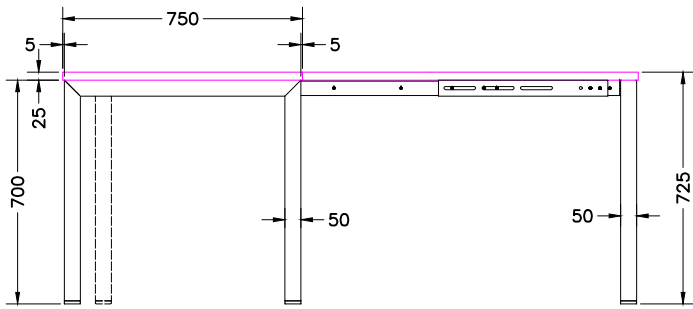

ASSEMBLED SIZE:

1500L x 1500D x 725H

2018
READY TO GO FURNITURE PTY LTD

TOP VIEW

ISOMETRIC VIEW

FRONT VIEW

READY2GO FURNITURE

PRODUCT CODE:

ST-WS187

REMARKS:

WST18187 + ST-LE75 + ST-AB1218

ASSEMBLED SIZE:

1800L x 1800D x 725H

2018
READY TO GO FURNITURE PTY LTD