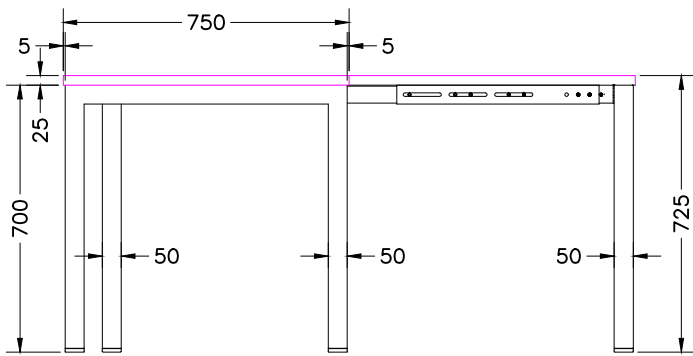

TOP VIEW

ISOMETRIC VIEW

FRONT VIEW

READY2GO FURNITURE

PRODUCT CODE:

ST-WS157

REMARKS:

WST15157 + ST-LE75 + ST-AB1218

ASSEMBLED SIZE:

1500L x 1500D x 725H

2018
READY TO GO FURNITURE PTY LTD

TOP VIEW

ISOMETRIC VIEW

FRONT VIEW

READY2GO FURNITURE

PRODUCT CODE:

ST-WS187

REMARKS:

WST18187 + ST-LE75 + ST-AB1218

ASSEMBLED SIZE:

1800L x 1800D x 725H

2018
READY TO GO FURNITURE PTY LTD