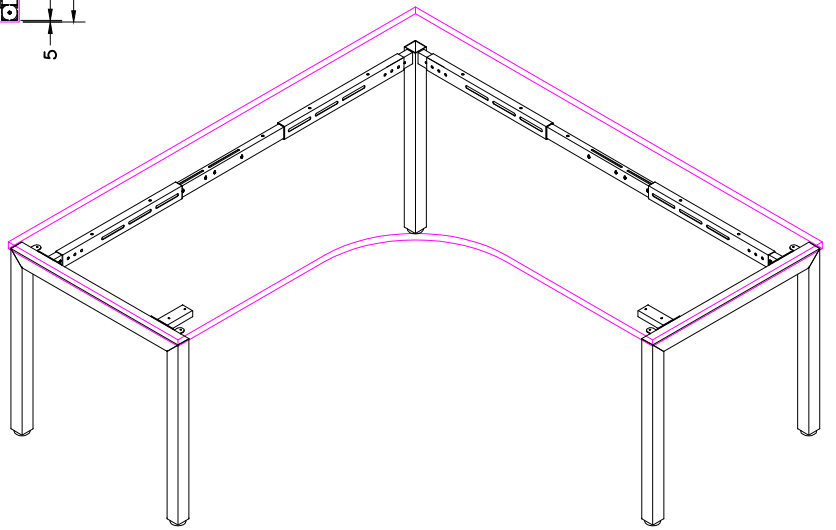

ASSEMBLED SIZE:

1500L x 1500D x 725H

2018
READY TO GO FURNITURE PTY LTD

TOP VIEW

ISOMETRIC VIEW

FRONT VIEW

READY2GO FURNITURE

PRODUCT CODE:

ST-WS187

REMARKS:

WST18187 + ST-LE75 + ST-AB1218

ASSEMBLED SIZE:

1800L x 1800D x 725H

2018
READY TO GO FURNITURE PTY LTD