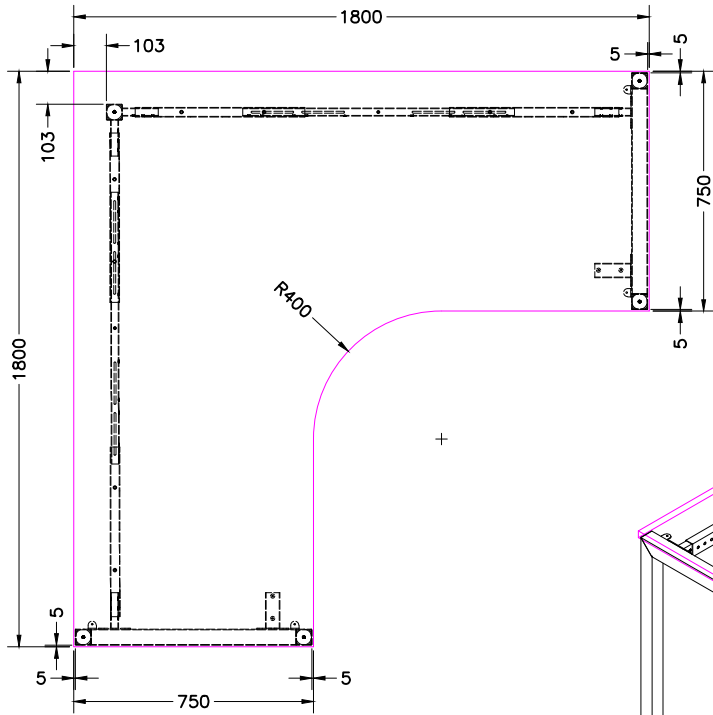

TOP VIEW

ISOMETRIC VIEW

FRONT VIEW

READY2GO FURNITURE

PRODUCT CODE:

ST-WS157

REMARKS:

WST15157 + ST-LE75 + ST-AB1218

ASSEMBLED SIZE:

1500L x 1500D x 725H

2018
READY TO GO FURNITURE PTY LTD

TOP VIEW

ISOMETRIC VIEW

FRONT VIEW

READY2GO FURNITURE

PRODUCT CODE:

ST-WS187

REMARKS:

WST18187 + ST-LE75 + ST-AB1218

ASSEMBLED SIZE:

1800L x 1800D x 725H

2018
READY TO GO FURNITURE PTY LTD