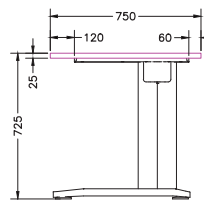

CSPACE 8 Person Double Inline Pod
Chair similar to the BRAVI High Back Chair

INLINE DESKING TECHNICAL DRAWING

FRAME COMPONENTS

ISOMETRIC VIEW

TOP VIEW

FRONT VIEW

SIDE VIEW

C-SPACE LEG

ADJUSTABLE CABLE MANAGEMENT BEAM

Size	Code
570W x 700H	CS-L750

Size	Code
1200 - 1800	CS-B1218

FRAME

BLACK WHITE

WORKSTATION TECHNICAL DRAWING

WORKSTATION FRAME COMPONENTS

TOP VIEW

ISOMETRIC VIEW

FRONT VIEW

C-SPACE LEG

Size	Code
570W x 700H	CS-L750

WORKSTATION CORNER LEG

Size	Code
700H	CS-CLM

MODESTY PANEL

Size	Code
940 X 400	CS-MOD12
1240 X 400	CS-MOD15
1540 X 400	CS-MOD18