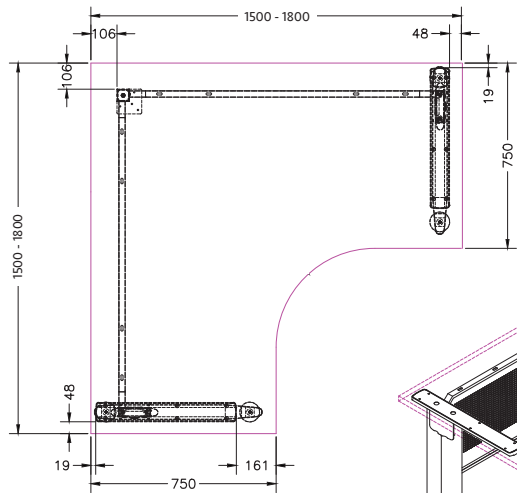

ADJUSTABLE CABLE MANAGEMENT BEAM

Size	Code
570W x 700H	CS-L750

Size	Code
1200 - 1800	CS-B1218

FRAME

BLACK WHITE

WORKSTATION TECHNICAL DRAWING

WORKSTATION FRAME COMPONENTS

TOP VIEW

ISOMETRIC VIEW

FRONT VIEW

C-SPACE LEG

Size	Code
570W x 700H	CS-L750

WORKSTATION CORNER LEG

Size	Code
700H	CS-CLM

MODESTY PANEL

Size	Code
940 X 400	CS-MOD12
1240 X 400	CS-MOD15
1540 X 400	CS-MOD18