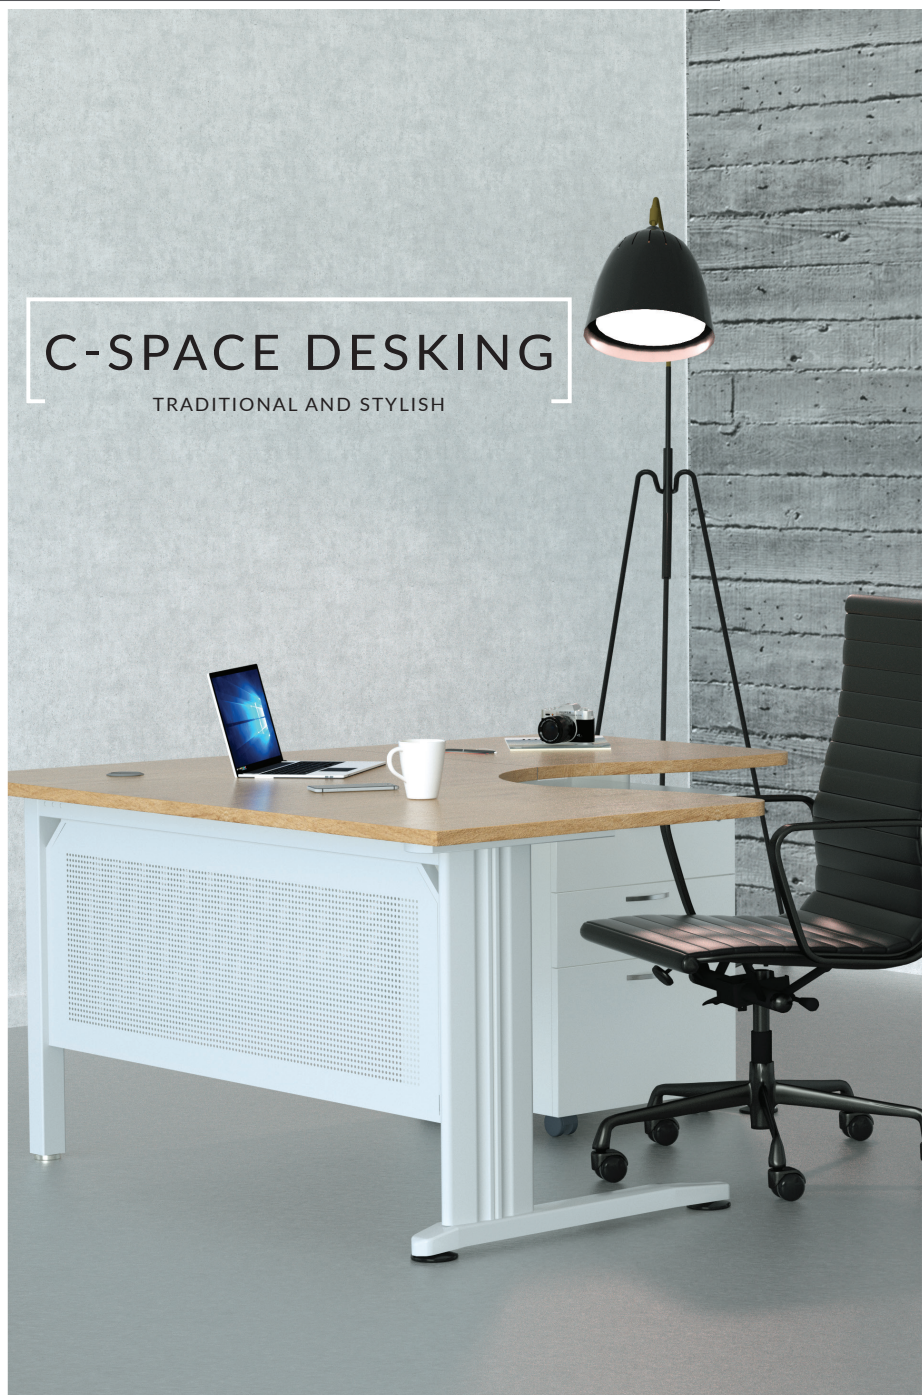

C-SPACE DESKING

TRADITIONAL AND STYLISH

C-SPACE DESKING

The C-SPACE frames create a traditional yet stylish aesthetic that is suited to any workspace. Sit alone or pair with 2 or more in an inline pod system. The C-SPACE frame has many hidden features like the built in cable management and the shared leg in the inline pod system, making it the perfect economical fit out option.

Features

- Available in 3 different top designs
 - Corner Top with Cable Scallop
 - Corner Top with Cable Holes
 - Curved Radius Corner Top with Cable Holes
- Heavy duty telescopic beam with stabilising fixings
- Frames available in Black PC or White PC
- Shared legs in the inline desk system
- Height adjustable feet
- Built in cable management
- 10 Year Warranty

C-SPACE SINGLE INLINE DESKING

C-SPACE DOUBLE INLINE DESKING

1 PERSON SINGLE SIDED

Size	Scalloped
1200 x 750	CS-INS127-1
1500 x 750	CS-INS157-1
1800 x 750	CS-INS187-1

2 PERSON SINGLE SIDED

Size	Scalloped
1200 x 750	CS-INS127-2
1500 x 750	CS-INS157-2
1800 x 750	CS-INS187-2