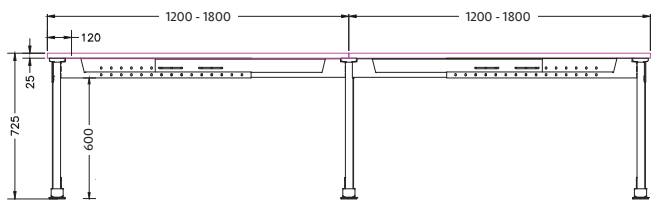

CSPACE 8 Person Double Inline Pod
Chair similar to the BRAVI High Back Chair

INLINE DESKING TECHNICAL DRAWING

FRAME COMPONENTS

ISOMETRIC VIEW

TOP VIEW

FRONT VIEW

SIDE VIEW

C-SPACE LEG