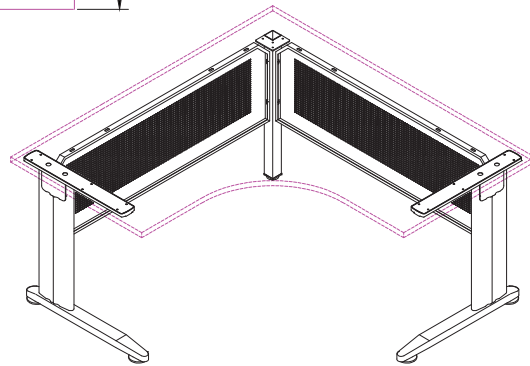

ADJUSTABLE CABLE MANAGEMENT BEAM

Size	Code
570W x 700H	CS-L750

Size	Code
1200 - 1800	CS-B1218

FRAME

BLACK WHITE

WORKSTATION TECHNICAL DRAWING

WORKSTATION FRAME COMPONENTS

TOP VIEW