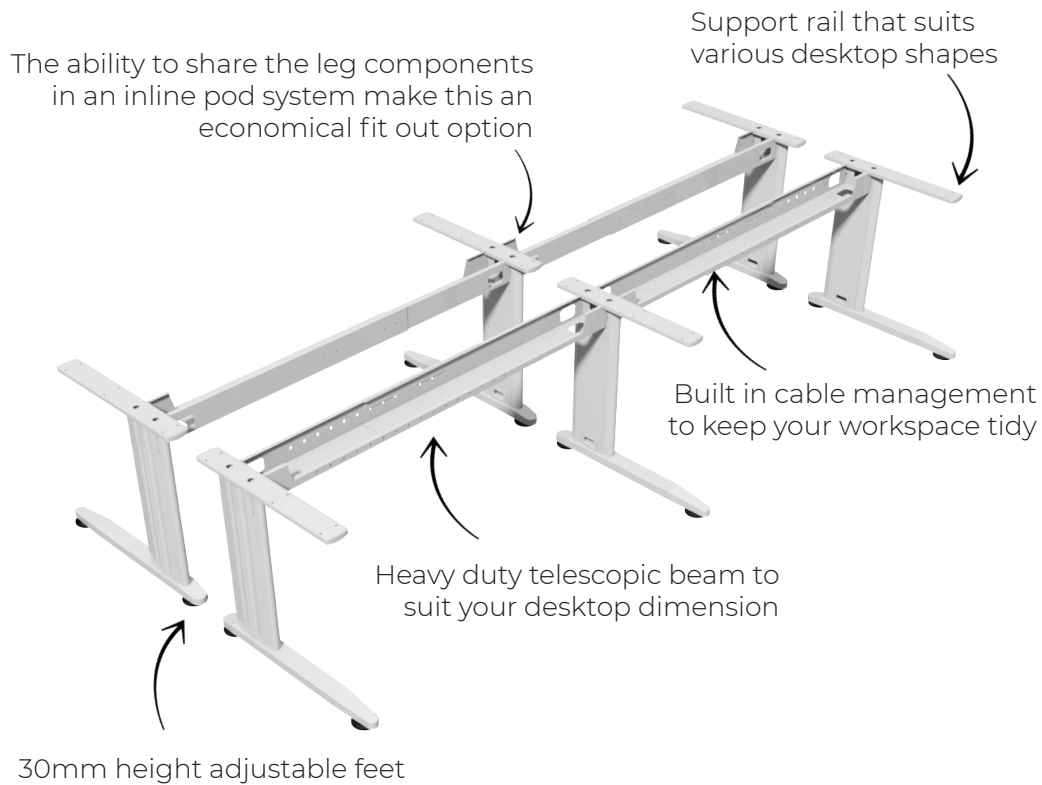

C-SPACE DESKING

TRADITIONAL AND STYLISH

C-SPACE DESKING

The C-SPACE frames create a traditional yet stylish aesthetic that is suited to any workspace. Sit alone or pair with 2 or more in an inline pod system. The C-SPACE frame has many hidden features like the built in cable management and the shared leg in the inline pod system, making it the perfect economical fit out option.

Features

- Available in 3 different top designs
 - Corner Top with Cable Scallop
 - Corner Top with Cable Holes
 - Curved Radius Corner Top with Cable Holes
- Heavy duty telescopic beam with stabilising fixings
- Frames available in Black PC or White PC
- Shared legs in the inline desk system
- Height adjustable feet
- Built in cable management
- 10 Year Warranty

C-SPACE SINGLE INLINE DESKING

C-SPACE DOUBLE INLINE DESKING

1 PERSON SINGLE SIDED

Size	Scalloped
1200 x 750	CS-INS127-1
1500 x 750	CS-INS157-1
1800 x 750	CS-INS187-1

2 PERSON SINGLE SIDED

Size	Scalloped
1200 x 750	CS-INS127-2
1500 x 750	CS-INS157-2
1800 x 750	CS-INS187-2