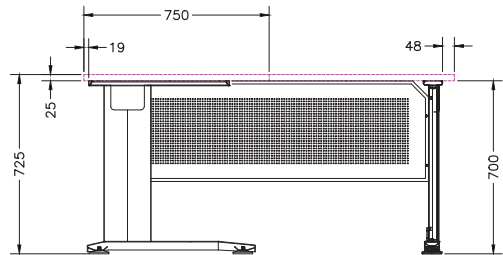

ADJUSTABLE CABLE MANAGEMENT BEAM

Size	Code
570W x 700H	CS-L750

Size	Code
1200 - 1800	CS-B1218

FRAME

BLACK WHITE

WORKSTATION TECHNICAL DRAWING

WORKSTATION FRAME COMPONENTS

TOP VIEW

ISOMETRIC VIEW

FRONT VIEW

C-SPACE LEG

Size	Code
570W x 700H	CS-L750

WORKSTATION CORNER LEG

Size	Code
700H	CS-CLM

MODESTY PANEL

Size	Code
940 X 400	CS-MOD12
1240 X 400	CS-MOD15
1540 X 400	CS-MOD18