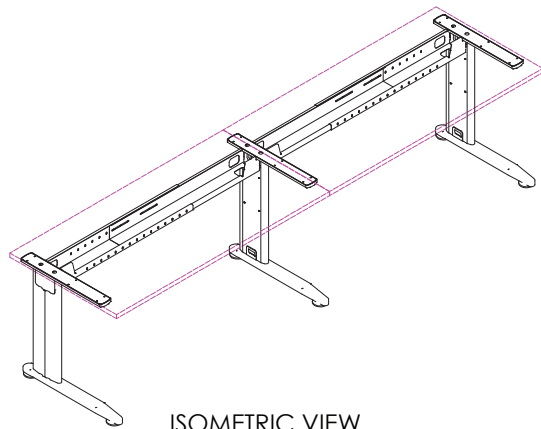

CSPACE 8 Person Double Inline Pod
Chair similar to the BRAVI High Back Chair

INLINE DESKING TECHNICAL DRAWING

FRAME COMPONENTS

ISOMETRIC VIEW

TOP VIEW

FRONT VIEW

SIDE VIEW

C-SPACE LEG