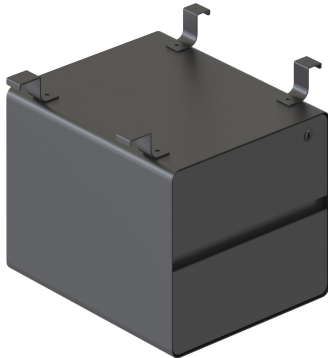

DELUXE INFINITY 2 DRAWER HANGING PEDESTAL

With a durable steel carcass and lockable drawer fronts, the Deluxe 2 drawer hanging pedestal seamlessly integrates with Rapidline's Deluxe Infinity Fixed Height Workstations - Profile, Loop and Eternity. Crafted from eco-friendly melamine, this sleek pedestal boasts 2 lockable drawers for added security.

Backed by a 5 year warranty.

ADDITIONAL INFORMATION

Weight	0.0000 kg
Dimensions	N/A
Colour	Black Melamine Drawer Fronts + Black P/C, Natural Oak Drawer Fronts + Black P/C, Natural White Drawer Fronts + White P/C

SKU: DELUXEDRAWMS

Categories: [Desk Pedestals & Caddies](#), [Desk Pedestals & Caddies](#), [Desking](#), [Eternity](#), [Infinity](#), [New Release](#), [Storage](#), [Vol 20 New Storage](#)

VARIATIONS

400mm W x 480mm D x 350mm H

Steel Carcass - Melamine Drawer Fronts

For Use With Deluxe Profile, Loop & Eternity Fixed Height Workstations

5 Year Warranty