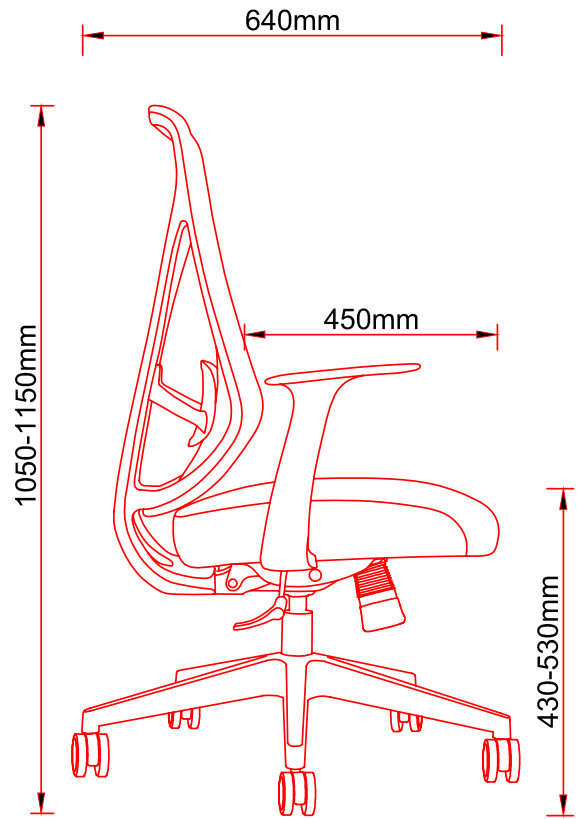

DALLAS

Ready To Go Furniture assumes no responsibility or liability for any errors or omissions in the content of this site and document. The information contained in this site is provided on an "as is" basis with no guarantees of completeness, accuracy, usefulness or timeliness.