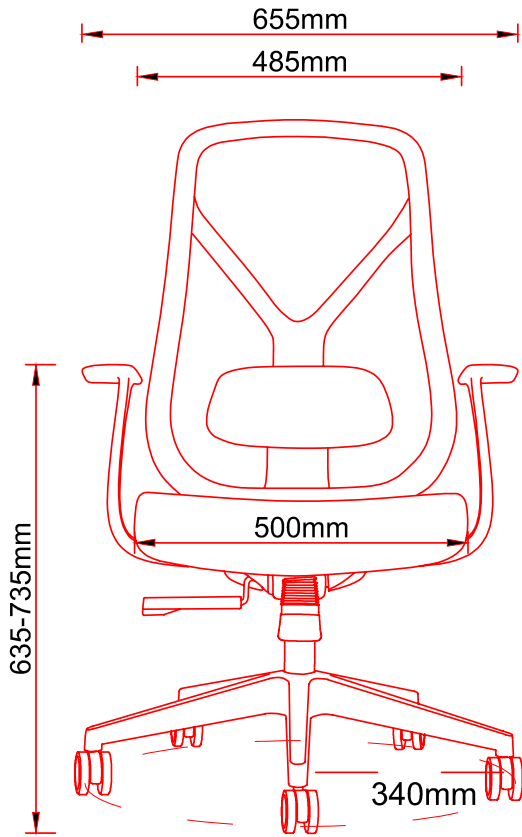

DALLAS

Ready To Go Furniture assumes no responsibility or liability for any errors or omissions in the content of this site and document. The information contained in this site is provided on an "as is" basis with no guarantees of completeness, accuracy, usefulness or timeliness.