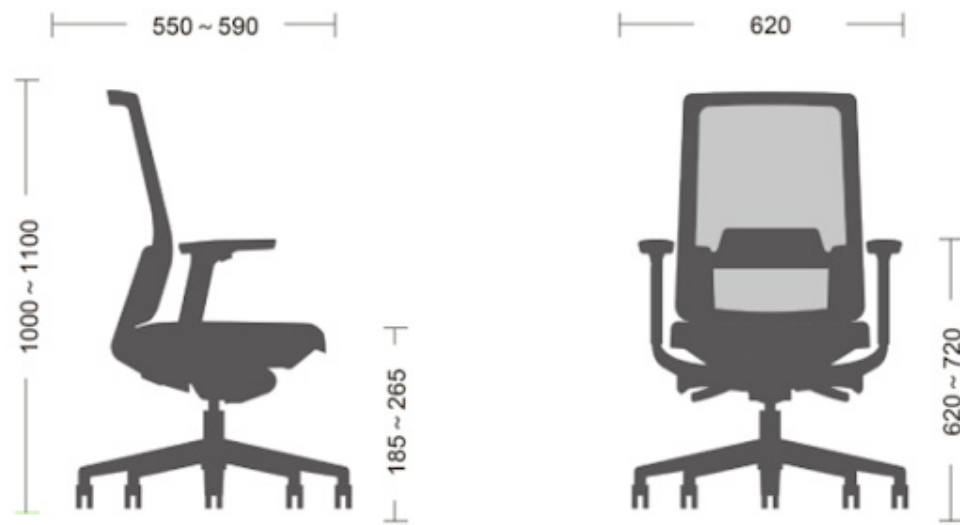

LUNA

FEATURES

- Mid back office swivel chair
- Mesh back
- Moulded foam seat with fabric
- 3 Position locking mechanism
- Sliding seating
- 3D armrest
- Black Mesh and Fabric

COLOUR

-  Black
-  White

LUNA

Ready To Go Furniture assumes no responsibility or liability for any errors or omissions in the content of this site and document. The information contained in this site is provided on an "as is" basis with no guarantees of completeness, accuracy, usefulness or timeliness.
