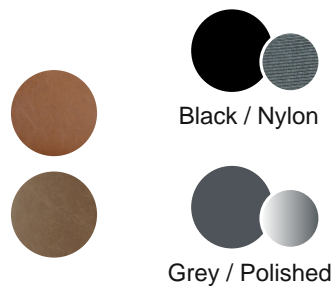

MILA

MILA-B | MILA-G

FEATURES

- Edgy modern design with the option of a mesh or upholstered back, perfect for contemporary meeting spaces
- Moulded Slimline Seat Profile encased in a sleek nylon frame
- Aluminium wire control mechanism easily adjusts seat slider, tilt lock and seat height
- Aluminium Arched modern base with 60mm Twin wheel soft rubber Castors
- Also available in Tan or Mahogany PU upholstery
- 10 Year Warranty

COLOURS

MILA I

Seat width: 470mm
Seat Depth: 460mm
Seat Height: 490-590mm

Arm to Arm
(Widest part of the arm at the back) 630mm

Back Height (Seat to the top of back) 520mm

Full Seat Depth
(Front of the Seat to the Back of the Chair) 540mm