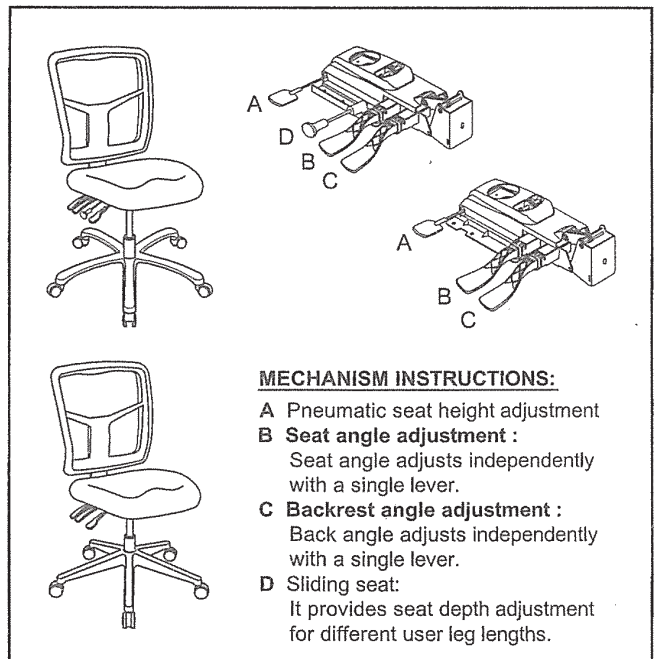

## PART LIST

KEY QTY	DESCRIPTION	KEY QTY	DESCRIPTION	KEY QTY	DESCRIPTION	
1	5	Caster	6	1	Backrest Post	
2	1	Base	7	1	Backrest Post Screw	
3	1	Seat Post	8	1	Seat	
4	1	Seat Post Cover	9	1	Mechanism	
5	1	Backrest	10	6	Mechanism Screw	
				11	1	Backrest Post Bellow
				12	2	Backrest Post Bellow Screw
				13	1	Backrest Bolt+Washers
				14	1	Allen Wrench

### PREVENTIVE MAINTENANCE AND WARNING!

- USE THIS PRODUCT ONLY FOR SEATING ONE PERSON AT A TIME.
- DO NOT USE THIS CHAIR AS A STEP STOOL / LADDER.
- DO NOT SIT ON ANY PART OF THE CHAIR EXCEPT THE SEAT.
- DO NOT USE CHAIR ON UNEVEN FLOOR SURFACES.
- DO NOT USE CHAIR UNLESS ALL BOLTS, SCREWS AND KNOBS ARE TIGHTENED.
- EVERY SIX MONTHS, PLEASE MAKE SURE ALL BOLTS, SCREWS AND KNOBS ARE FULLY TIGHTENED TO ENSURE STABILITY.
- IF ANY PARTS ARE MISSING, BROKEN, DAMAGED OR WORN, STOP USE OF THE PRODUCT UNTIL REPAIRS ARE MADE USING FACTORY AUTHORIZED PARTS.
- DISPOSE OF PACKAGING PROPERLY. PLASTIC BAG IS NOT A TOY. DO NOT USE PLASTIC BAG AS HEAD COVERING - IT MAY CAUSE SUFFOCATION.
- FAILURE TO FOLLOW THESE WARNINGS COULD RESULT IN SERIOUS INJURY.
- NOTE: SOME SCREWS MAY BE PREASSEMBLED. IF PREASSEMBLED, IGNORE ASSEMBLY INSTRUCTIONS.