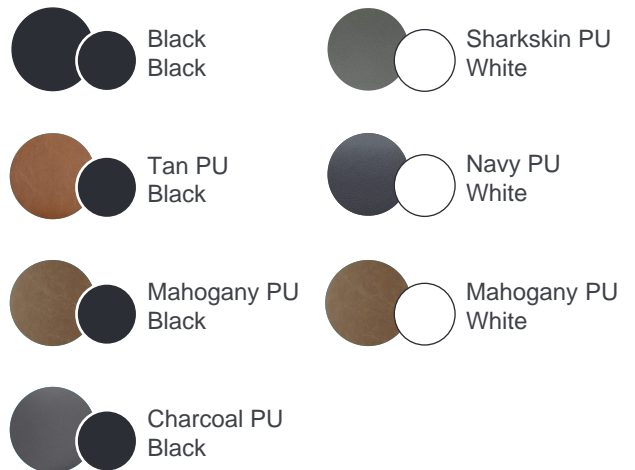

BRAVI MEDIUM BACK

BRAVIM

FEATURES

- Classic designed upholstered boardroom chair with heavy duty PU upholstery
- Black or White powdercoated metal features
- Seat Tilt and Lock Function with tension control
- 120kg weight rated
- 5 Year warranty

COLOUR

BRAVI Medium Back

Seat Width: 510mm
Seat Depth: 450mm
Seat Height: 460-575mm
Top of Arm Height: 680-800mm
Back Width: 475mm
Back Height: 465mm

Overall:
570W x 570D x 910-800H

Carton size:
820L x 660W x 600D -2PCS 14kg EA