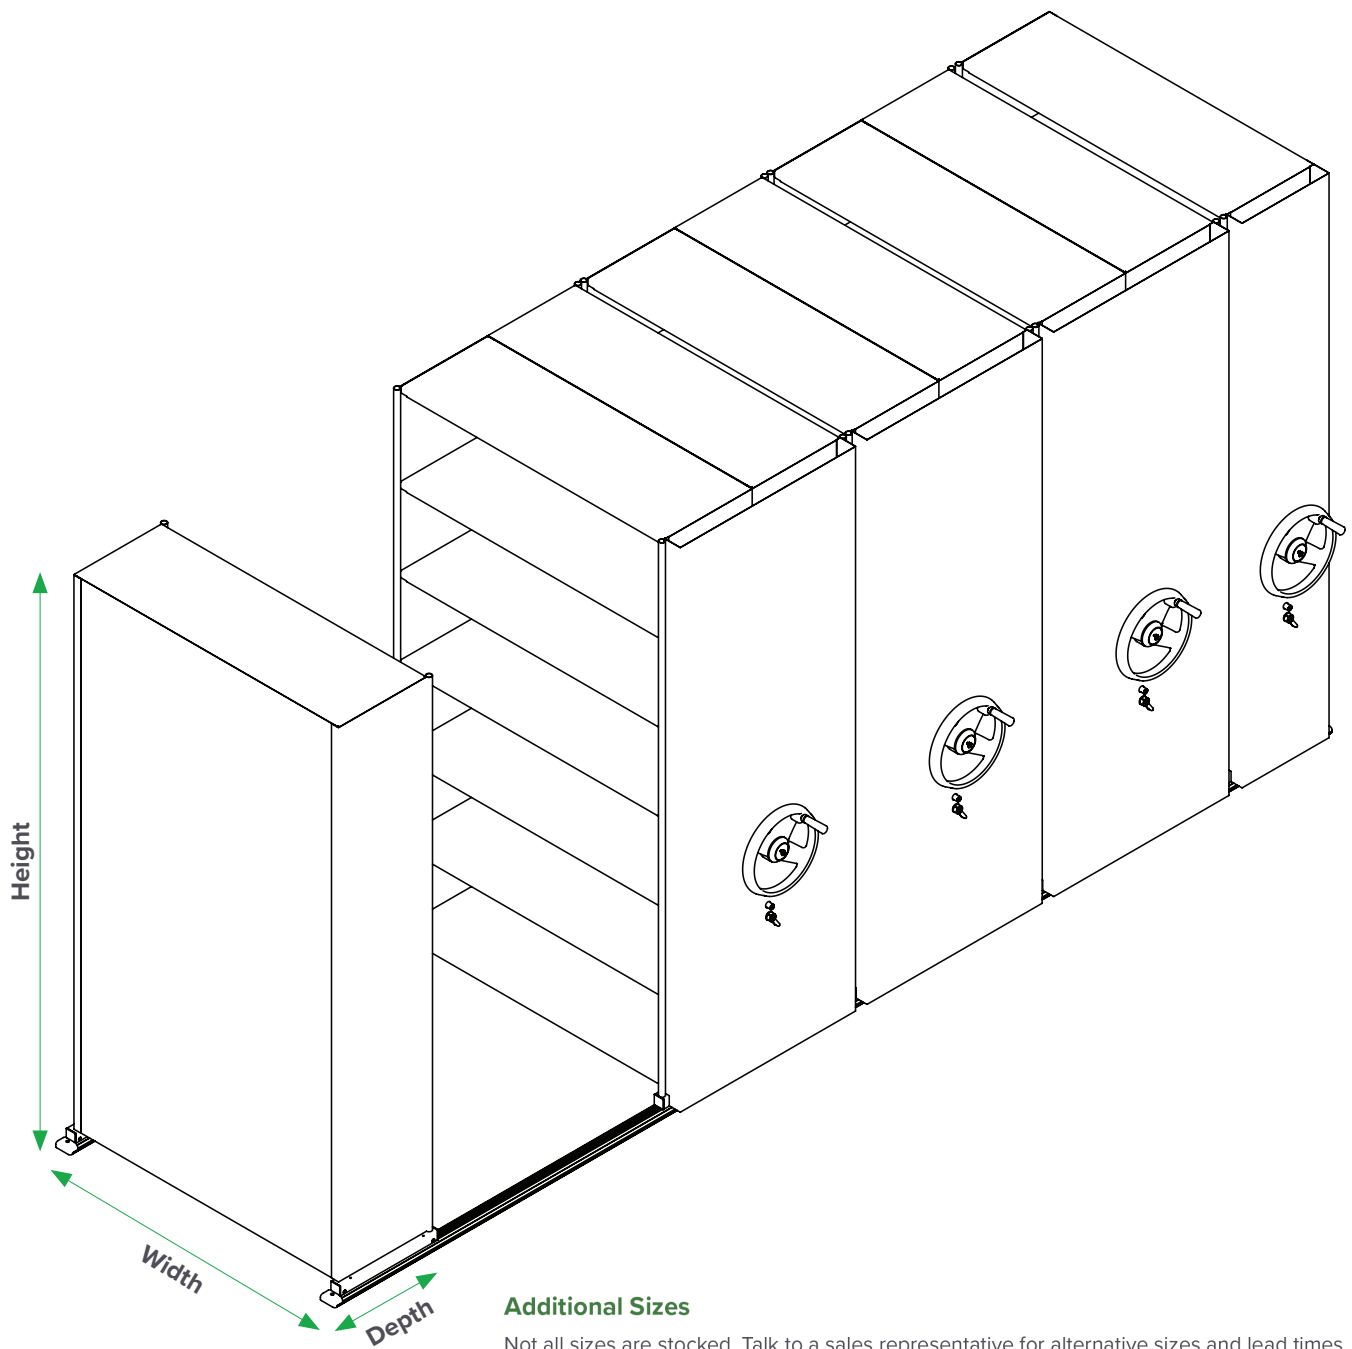

Ezi-Drive Aislesaver

Additional Sizes

Not all sizes are stocked. Talk to a sales representative for alternative sizes and lead times

Height	Width	Depth
1875mm	750mm	300mm
2175mm	900mm	400mm
2375mm	1000mm	450mm
	1200mm	600mm

Manufacturing tolerance: $\pm 1\text{mm}$