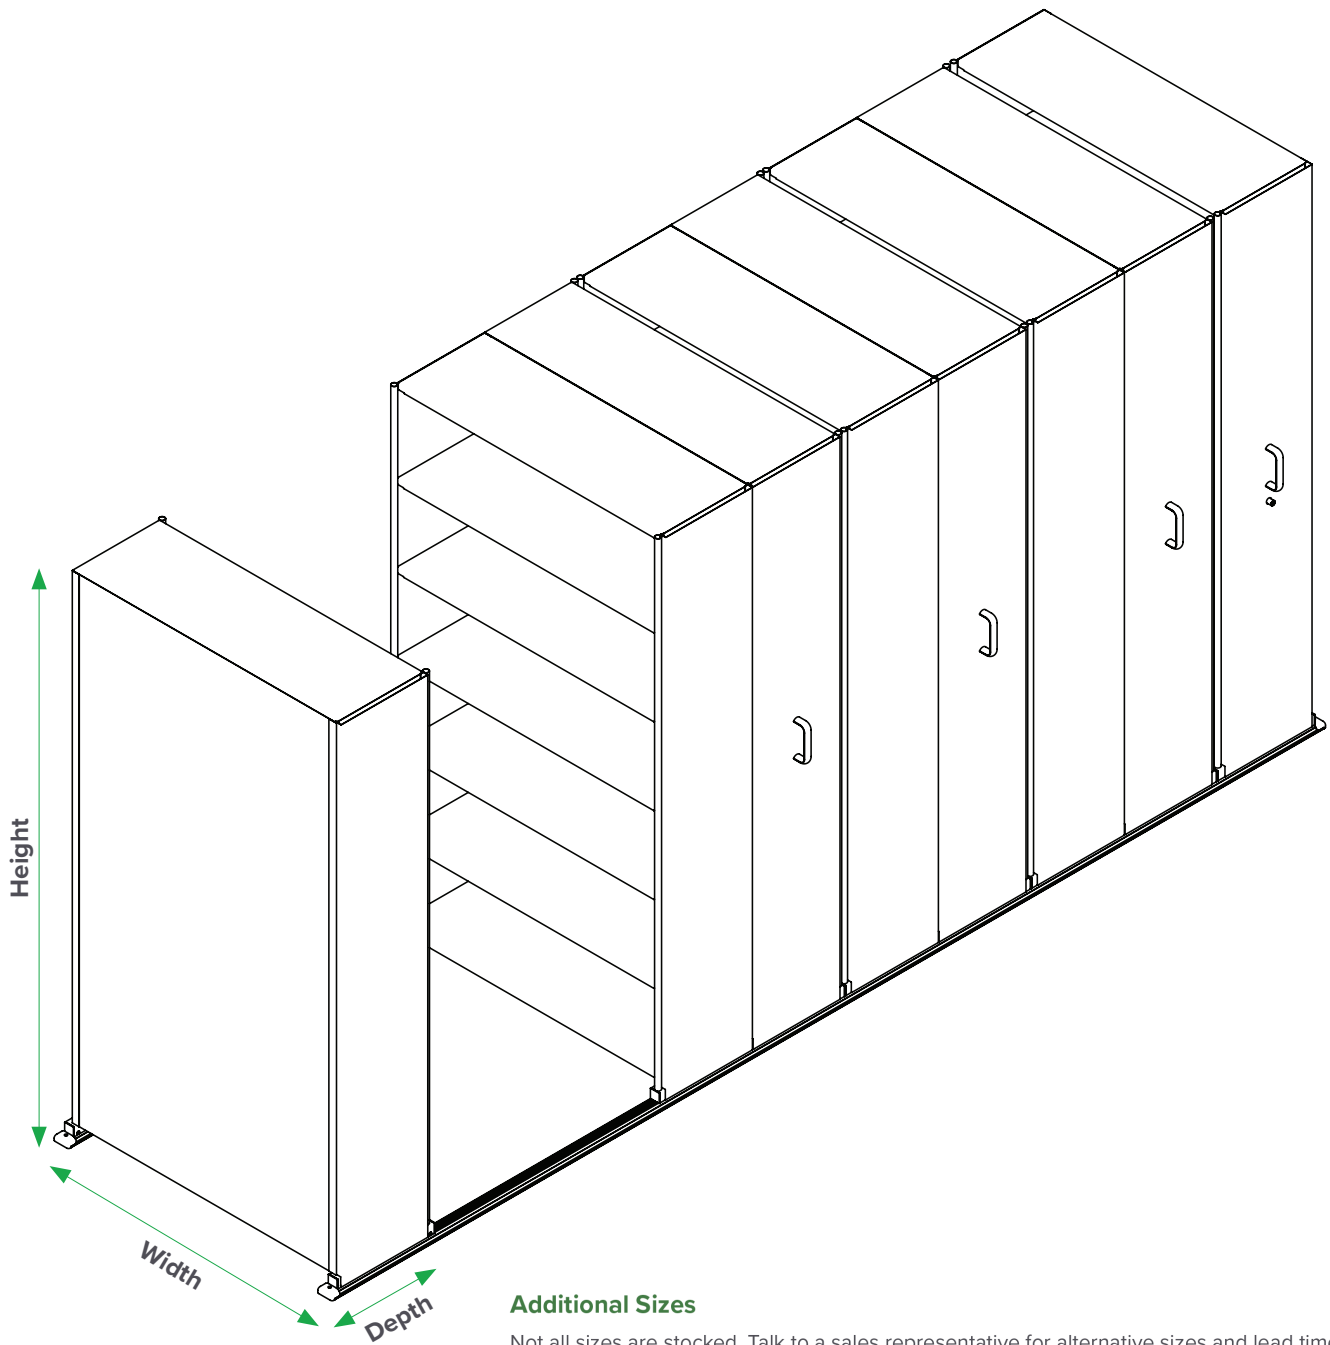

Ezi-Slide Aislesaver

Additional Sizes

Not all sizes are stocked. Talk to a sales representative for alternative sizes and lead times

Height	Width	Depth
1875mm	750mm	300mm
2175mm	900mm	400mm
2375mm	1000mm	450mm
	1200mm	600mm