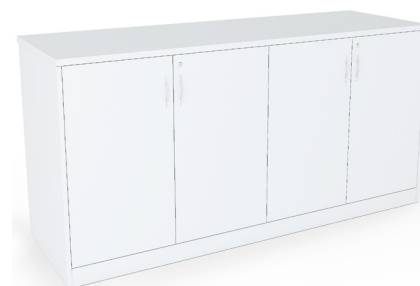

Hinged Door Credenza

HINGCU9 / HINGCU12 / HINGCU15 / HINGCU18

FEATURES

- Hinged Door Locking Credenza
- 900 and 1200 units have 2x Doors
- 1500 3 x Doors
- 1800 4 x Doors
- 24mm Rear Overhang for Skirting
- Longer 128mm Handles
- 1 internal adjustable shelf
- 774mm Internal height clearance
- 5 Year Warranty

COLOUR

White

Wild Oak

Hinged Door Credenza

Hinged Door Credenza 900L (R2O-HINCUI9)

*Only size with Wild Oak colour option

Assembled: 900L x 600D x 900H

1 Carton: 52KG / 0.132m³

960L x 920W x 150H

Hinged Door Credenza 1200L (R2O-HINCUI12)

Assembled: 1200L x 600D x 900H

2 Cartons: 66KG / 0.0153m³

1x - 1260L x 660W x 115H / 40KG / 0.096m³

1x - 1220L x 930W x 50H / 26KG / 0.057m³

Hinged Door Credenza 1500L (R2O-HINCUI15)

Assembled: 1500L x 600D x 900H

2 Cartons: 85KG / 0.210m³

1x - 1560L x 660W x 135H / 53KG / 0.139m³

1x - 1520L x 930W x 50H / 32KG / 0.071m³

Hinged Door Credenza 1800L (R2O-HINCUI18)

Assembled: 1800L x 600D x 900H