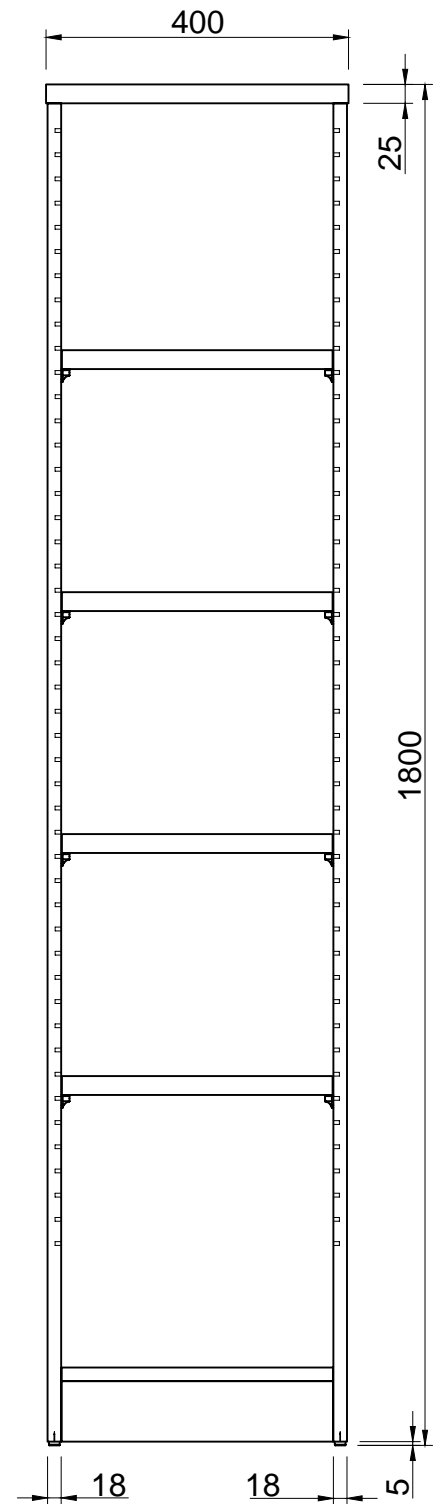

ISOMETRIC VIEW

TOP VIEW

SIDE VIEW

FRONT VIEW

PRODUCT CODE:  
R20 - BCS -

ASSEMBLED SIZE:  
1800H x 400W x 330D

REMARKS:  
2 Cartons - BCST + BCSB

© 2018  
READY TO GO FURNITURE PTY LTD