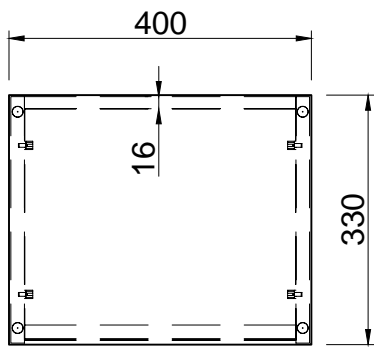

ISOMETRIC VIEW

TOP VIEW

SIDE VIEW

FRONT VIEW

PRODUCT CODE:  
R20 - BCS -

ASSEMBLED SIZE:  
1800H x 400W x 330D

REMARKS:  
2 Cartons - BCST + BCSB

© 2018  
READY TO GO FURNITURE PTY LTD