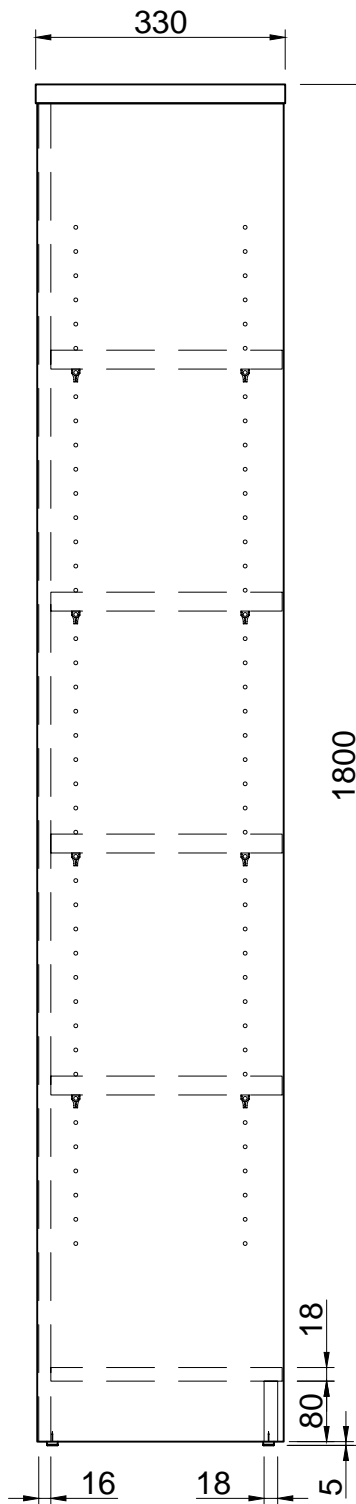

ISOMETRIC VIEW

TOP VIEW

SIDE VIEW

FRONT VIEW

PRODUCT CODE:  
R20 - BCS -

ASSEMBLED SIZE:  
1800H x 400W x 330D

REMARKS:  
2 Cartons - BCST + BCSB

© 2018  
READY TO GO FURNITURE PTY LTD